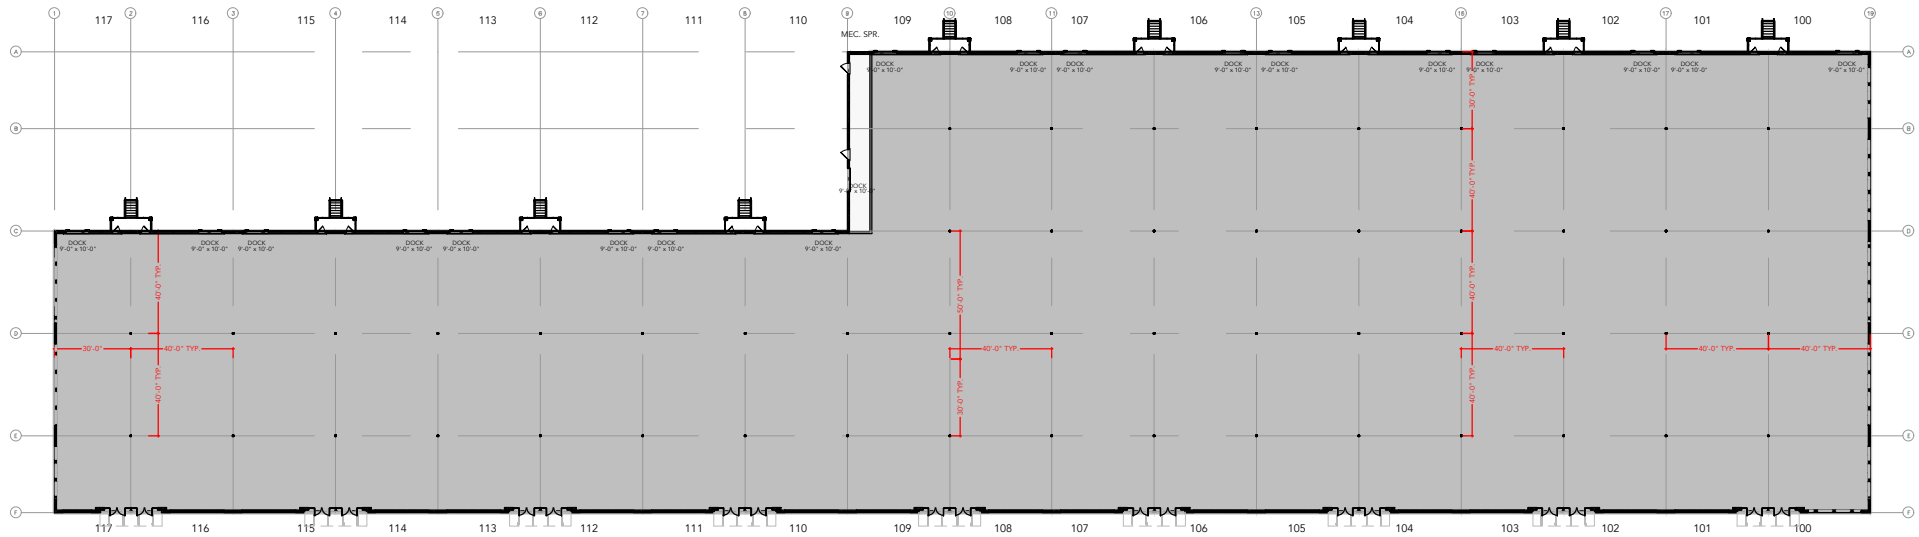

**TOTAL SF AVAILABLE - 106,100 RSF**

**OFFICE - 0,000 SF**

**WAREHOUSE - 106,100 RSF**

\* INCLUDES % OF METER ROOM

[Click to access 3D model](#)

## Key Plan

## Floor Plan