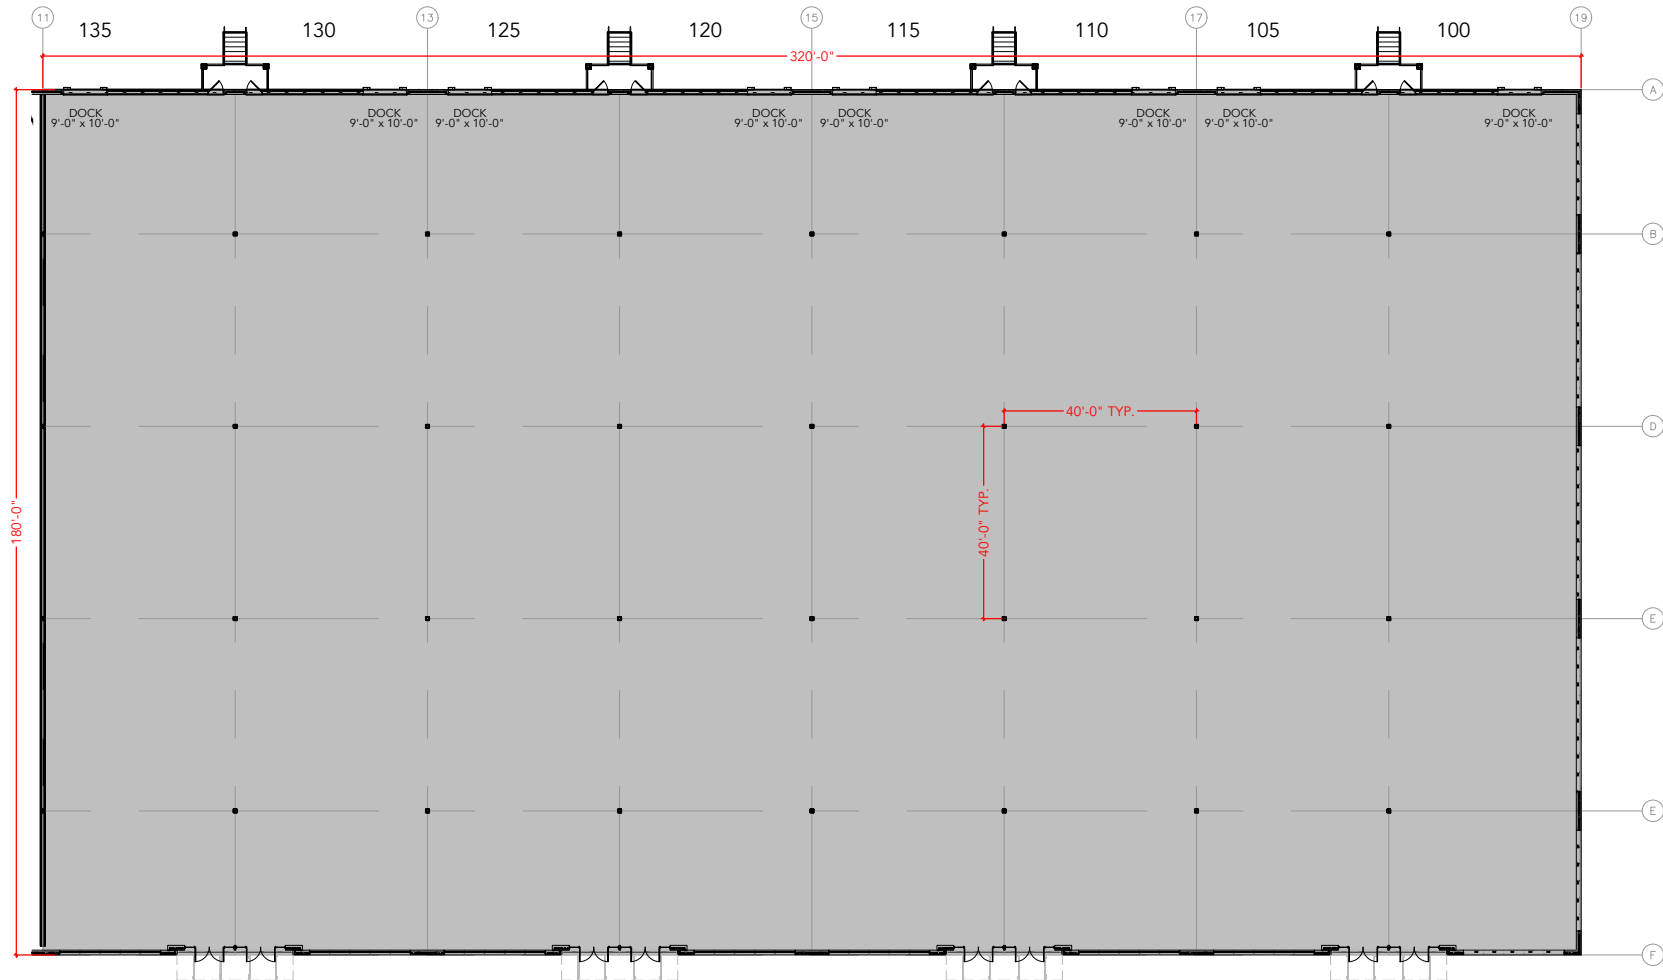

**TOTAL SF AVAILABLE - 57,944 RSF**

**OFFICE - 0,000 SF**

**WAREHOUSE - 0,000 RSF**

\* INCLUDES % OF METER ROOM

[Click to access 3D model](#)

Key Plan

Floor Plan