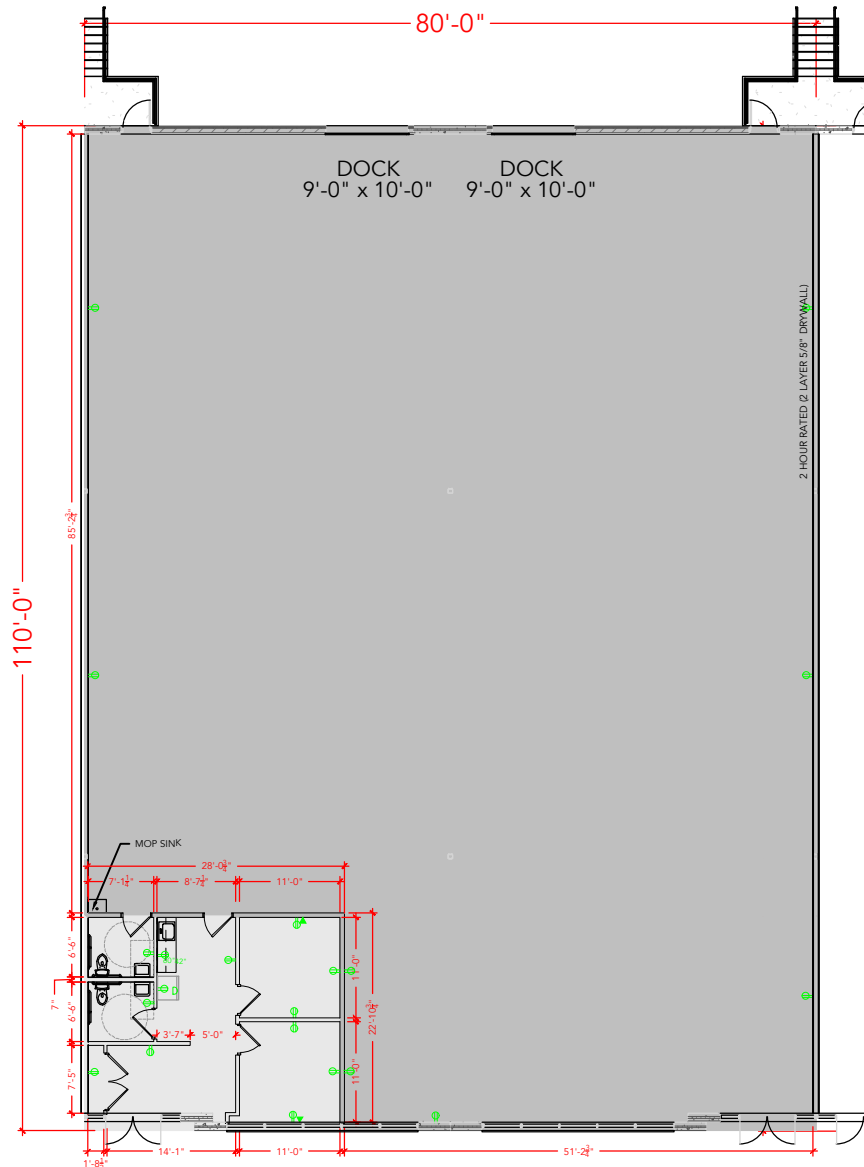

**TOTAL SF AVAILABLE - 8,852 RSF**

**OFFICE - 666 RSF**

**WAREHOUSE - 8,186 RSF**

Key Plan

Floor Plan