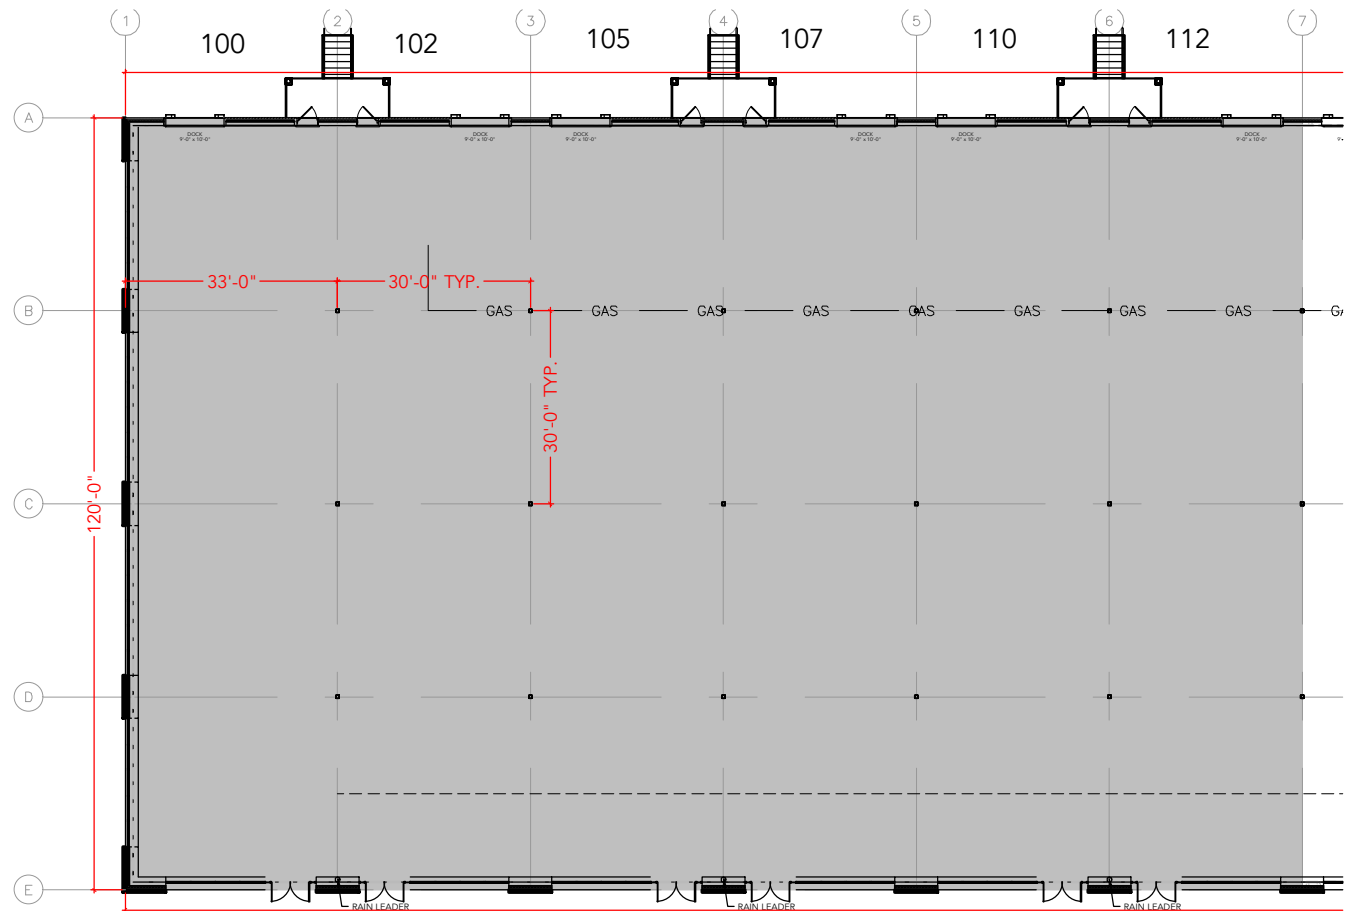

TOTAL SF AVAILABLE - 22,078 RSF

OFFICE - 0,000 SF

WAREHOUSE - 22,078 RSF

* INCLUDES % OF METER ROOM

[Click to access 3D model](#)

Key Plan

Floor Plan