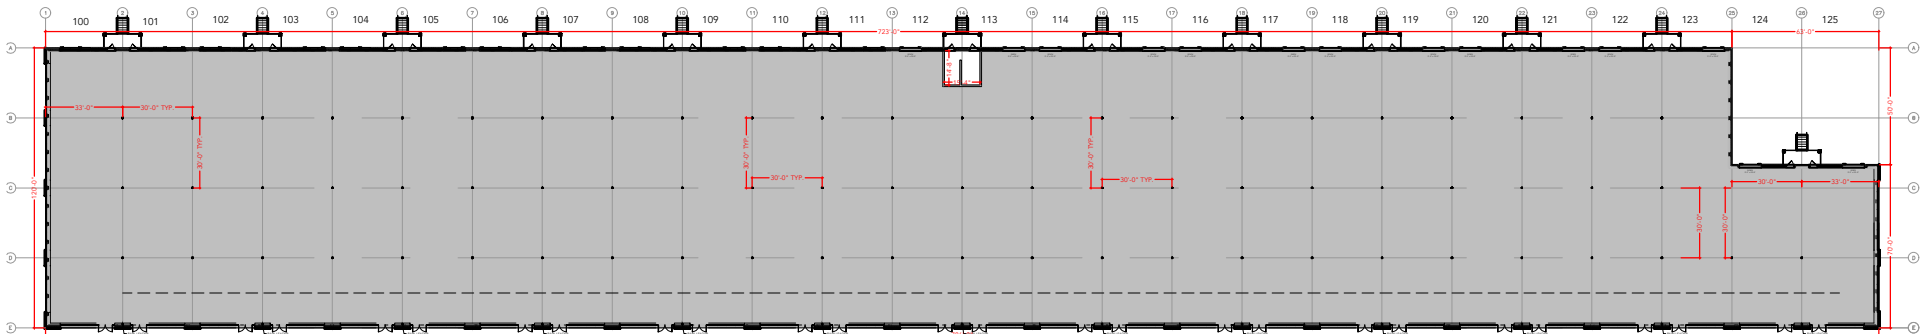

TOTAL SF AVAILABLE - 91,170 RSF

OFFICE - 0,000 SF

WAREHOUSE - 91,170 RSF

* INCLUDES % OF METER ROOM

[Click to access 3D model](#)

Key Plan

Floor Plan