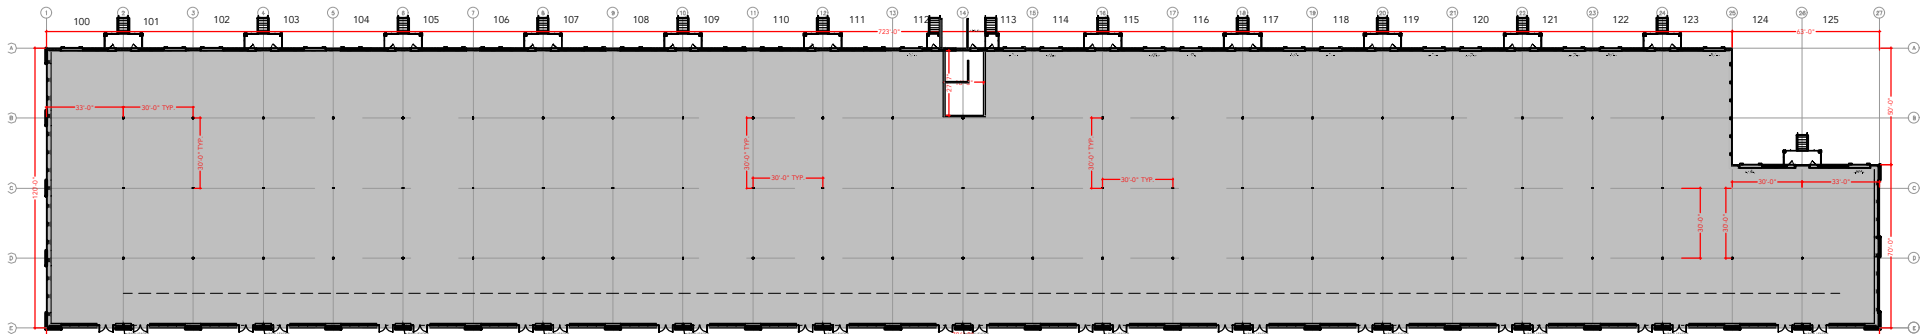

TOTAL SF AVAILABLE - 91,170 RSF

OFFICE - 0,000 SF

WAREHOUSE - 91,170 RSF

\* INCLUDES % OF METER ROOM

[Click to access 3D model](#)

## Key Plan

## Floor Plan