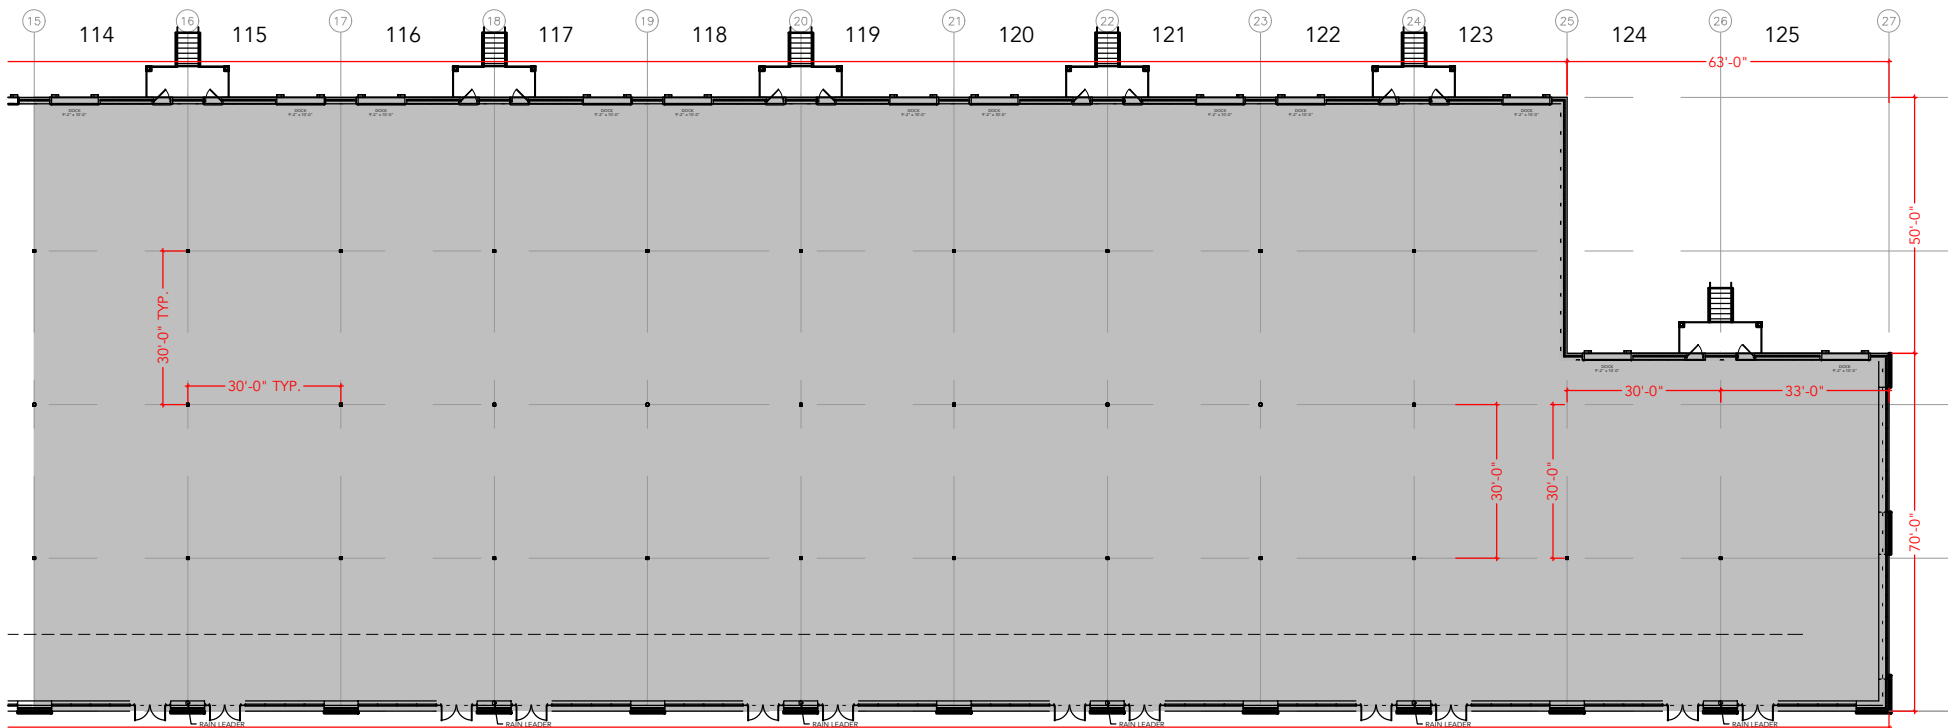

**TOTAL SF AVAILABLE - 40,625 RSF**

**OFFICE - 0,000 SF**

**WAREHOUSE - 40,625 RSF**

\* INCLUDES % OF METER ROOM

[Click to access 3D model](#)

## Key Plan

## Floor Plan