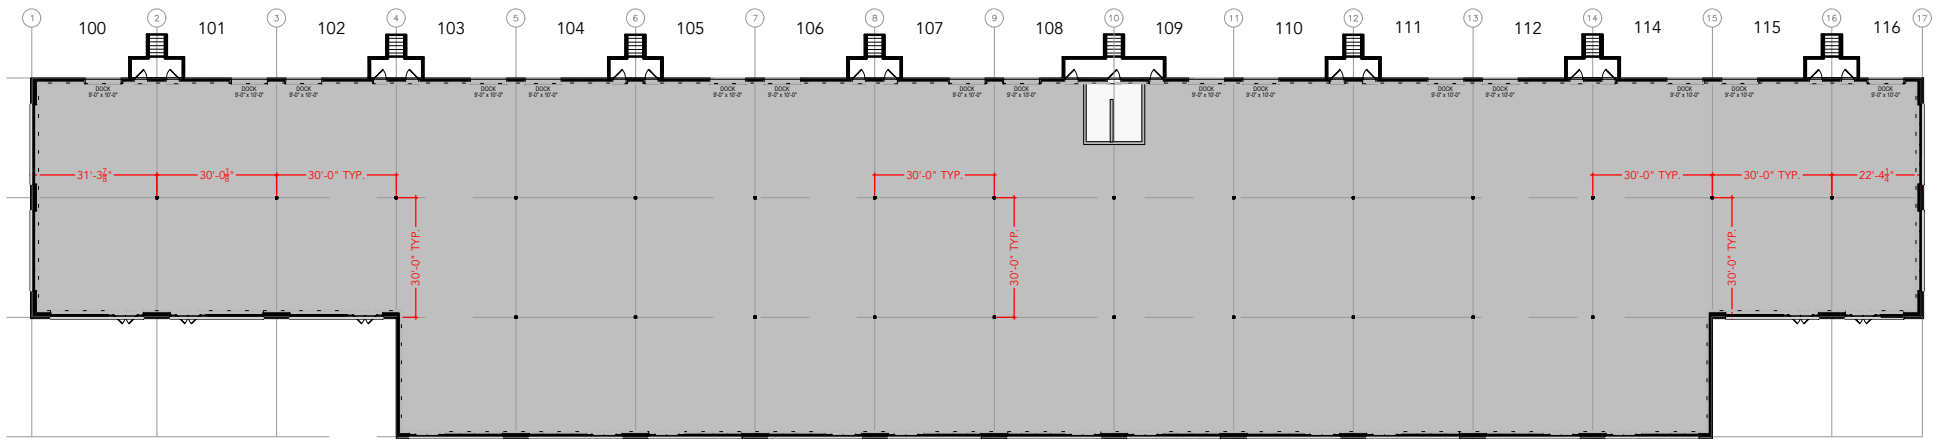

TOTAL SF AVAILABLE - 38,340 RSF

OFFICE - 0,000 SF

WAREHOUSE - 38,340 RSF

* INCLUDES % OF METER ROOM

[Click to access 3D model](#)

Key Plan

Floor Plan