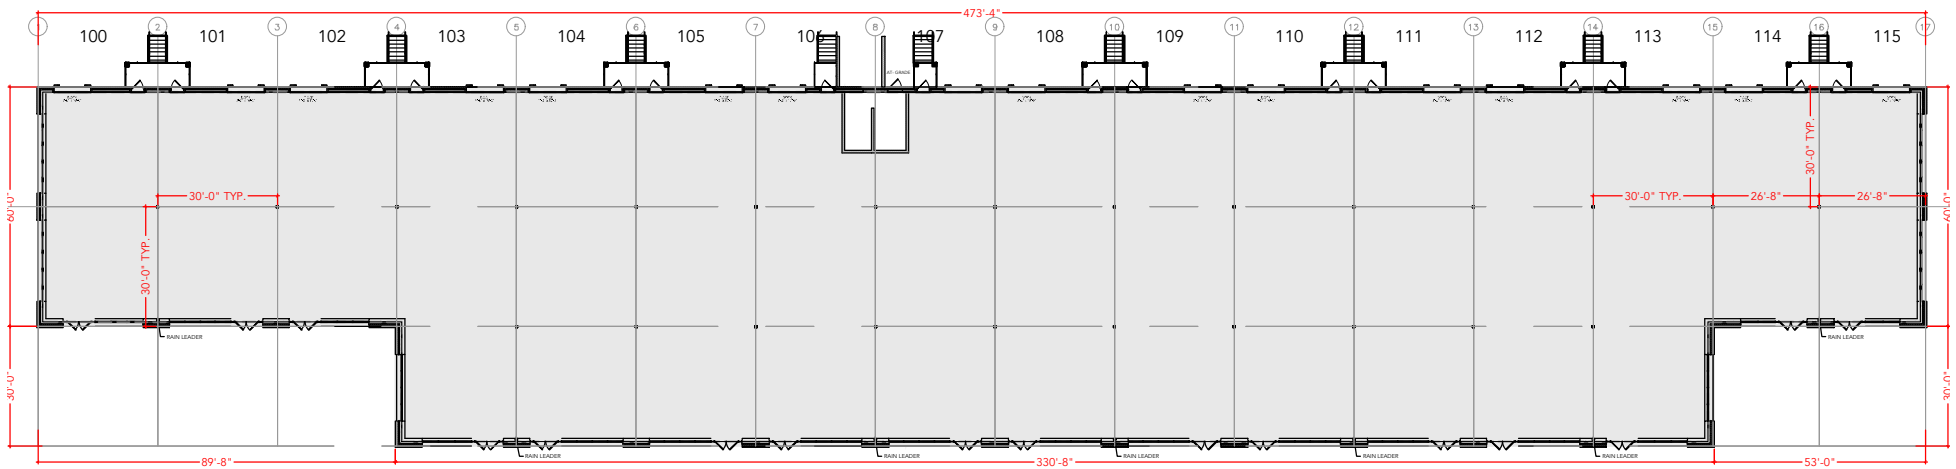

TOTAL SF AVAILABLE - 38,320 RSF

OFFICE - 0,000 SF

WAREHOUSE - 38,320 RSF

* INCLUDES % OF METER ROOM

[Click to access 3D model](#)

Key Plan

Floor Plan