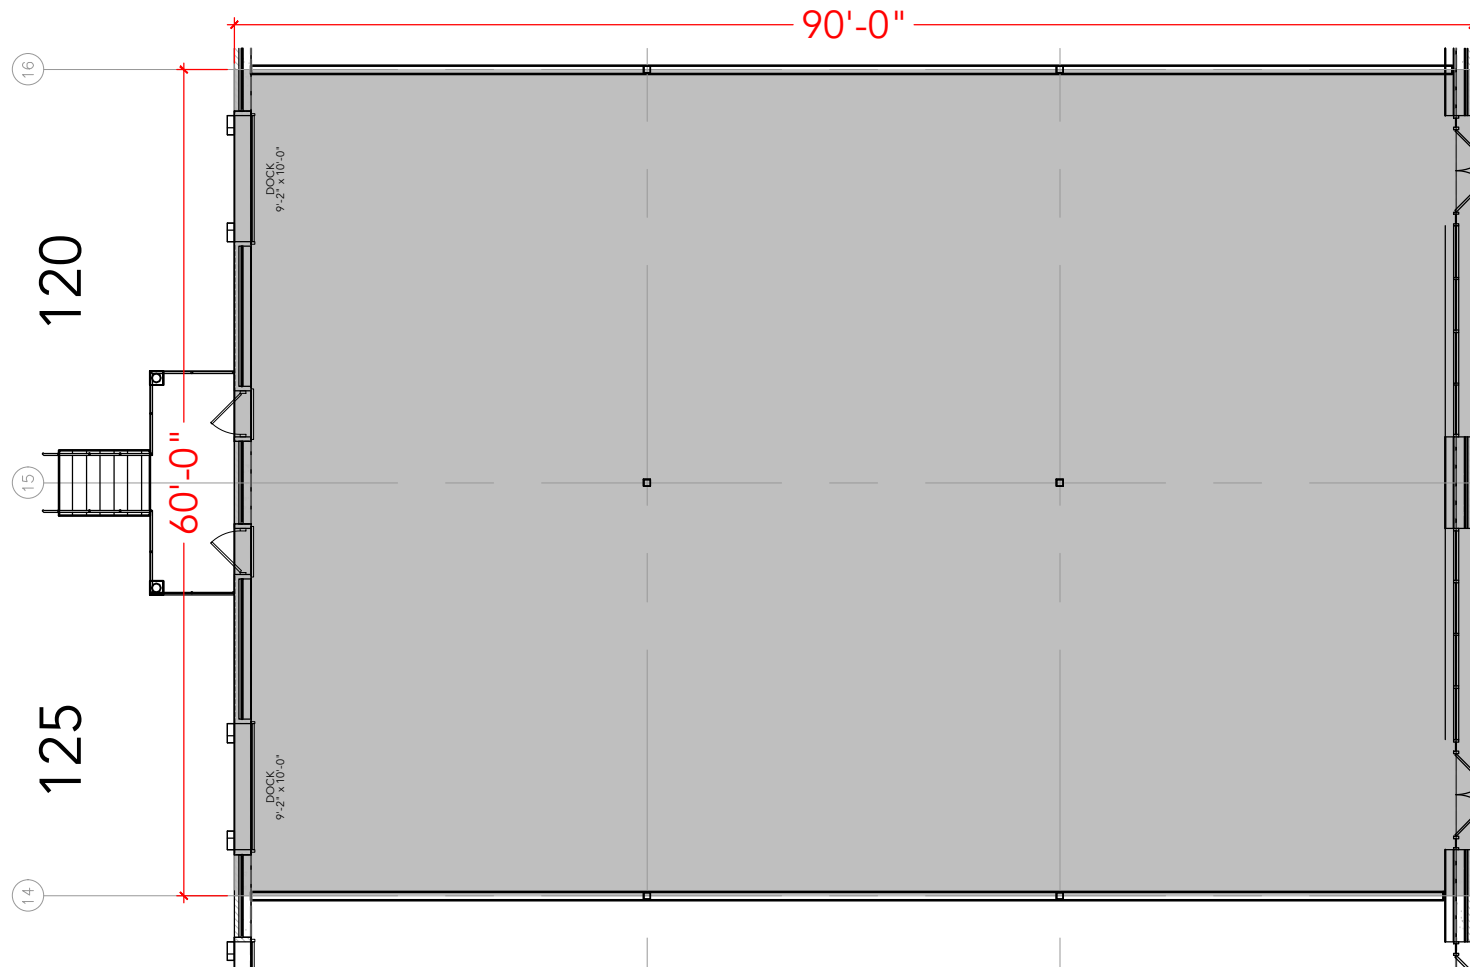

TOTAL SF AVAILABLE - 5,424 RSF

OFFICE - 0,000 RSF

WAREHOUSE - 5,424 RSF

\* INCLUDES % OF METER ROOM

[Click to access 3D model](#)

Key Plan

Floor Plan