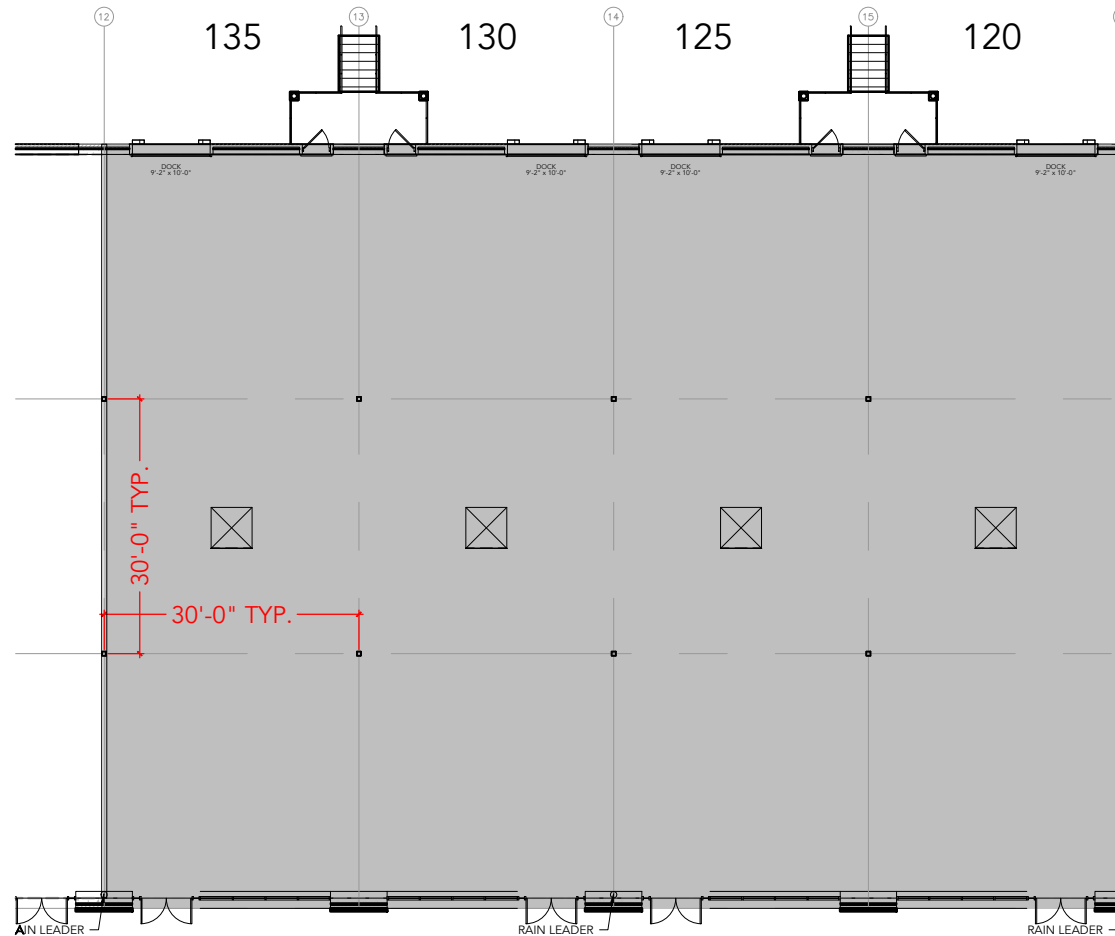

TOTAL SF AVAILABLE - 10,848 RSF

OFFICE - 0,000 SF

WAREHOUSE - 10,848 RSF

* INCLUDES % OF METER ROOM

[Click to access 3D model](#)

Key Plan

Floor Plan