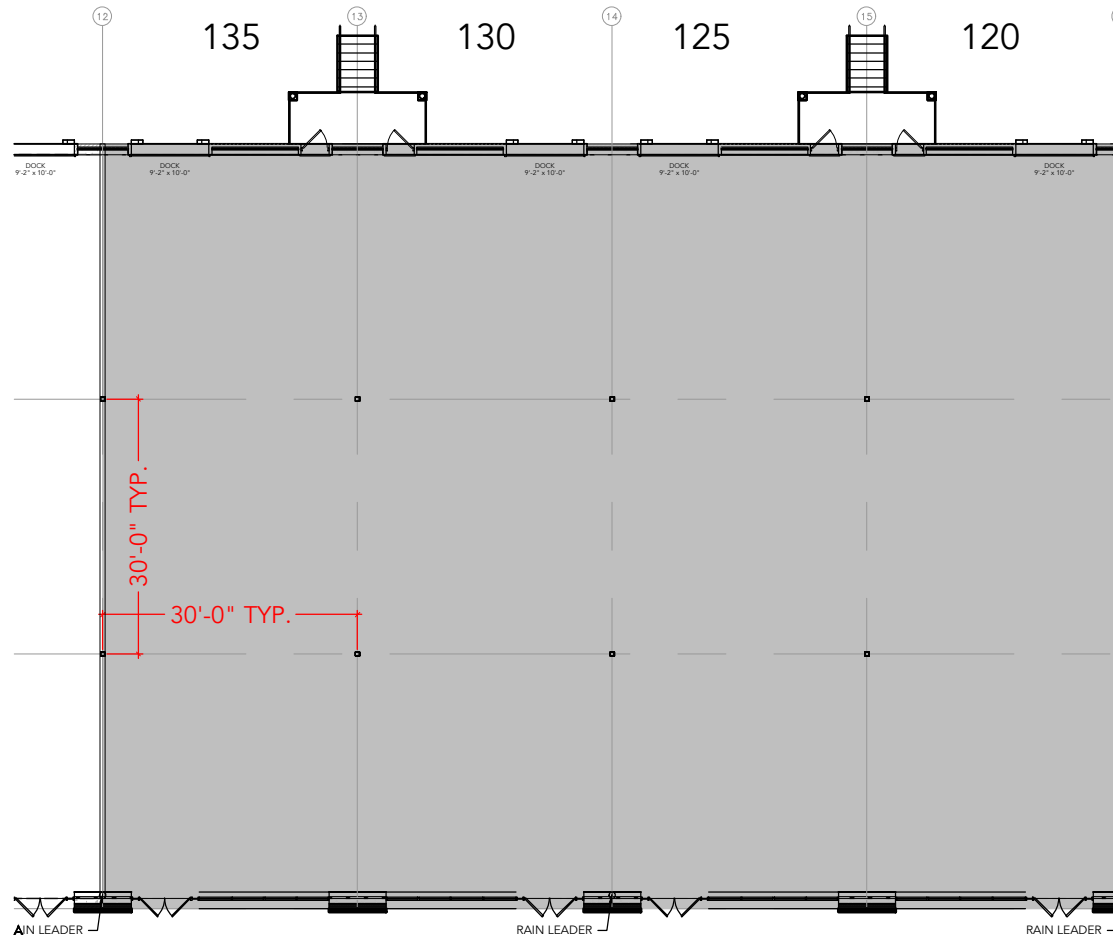

TOTAL SF AVAILABLE - 10,848 RSF

OFFICE - 0,000 SF

WAREHOUSE - 10,848 RSF

\* INCLUDES % OF METER ROOM

[Click to access 3D model](#)

Key Plan

Floor Plan