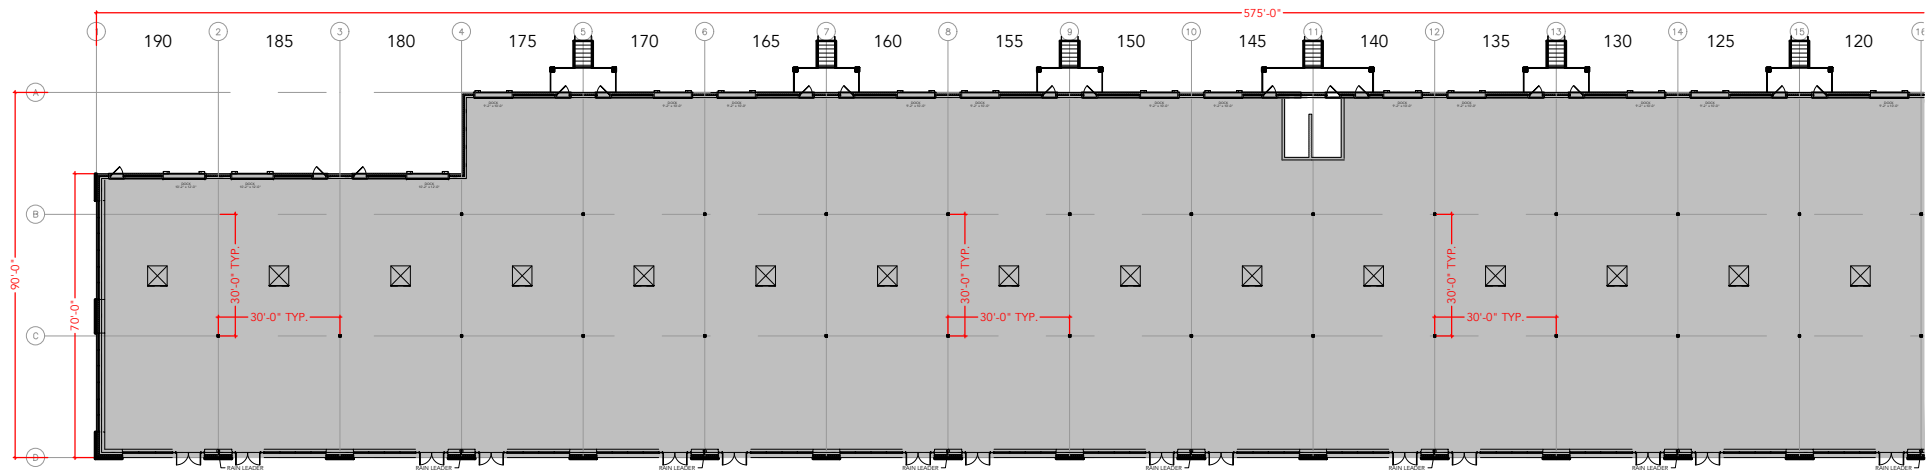

TOTAL SF AVAILABLE - 38,633 SF

OFFICE - 0,000 SF

WAREHOUSE - 38,633 SF

* INCLUDES % OF METER ROOM

[Click to access 3D model](#)

Key Plan

Floor Plan