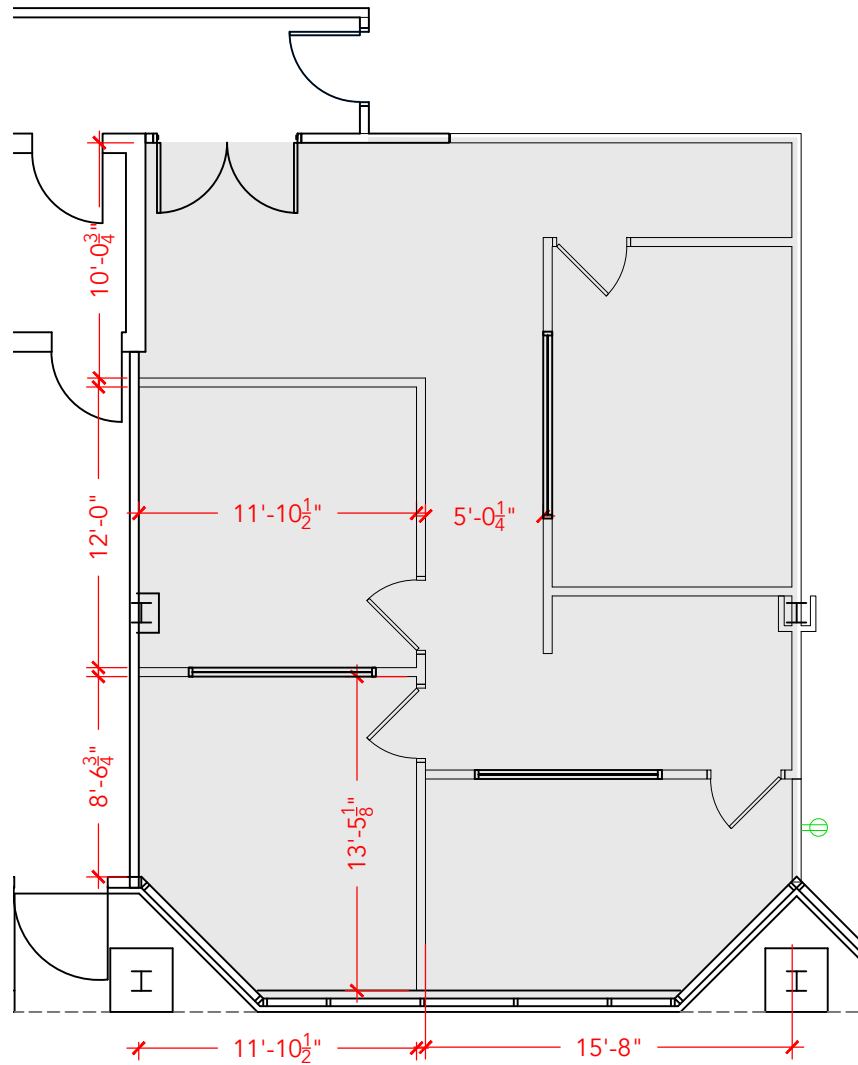

TOTAL SF AVAILABLE - 1,014 RSF(12%)

Key Plan

[Click to access 3D model](#)

Floor Plan