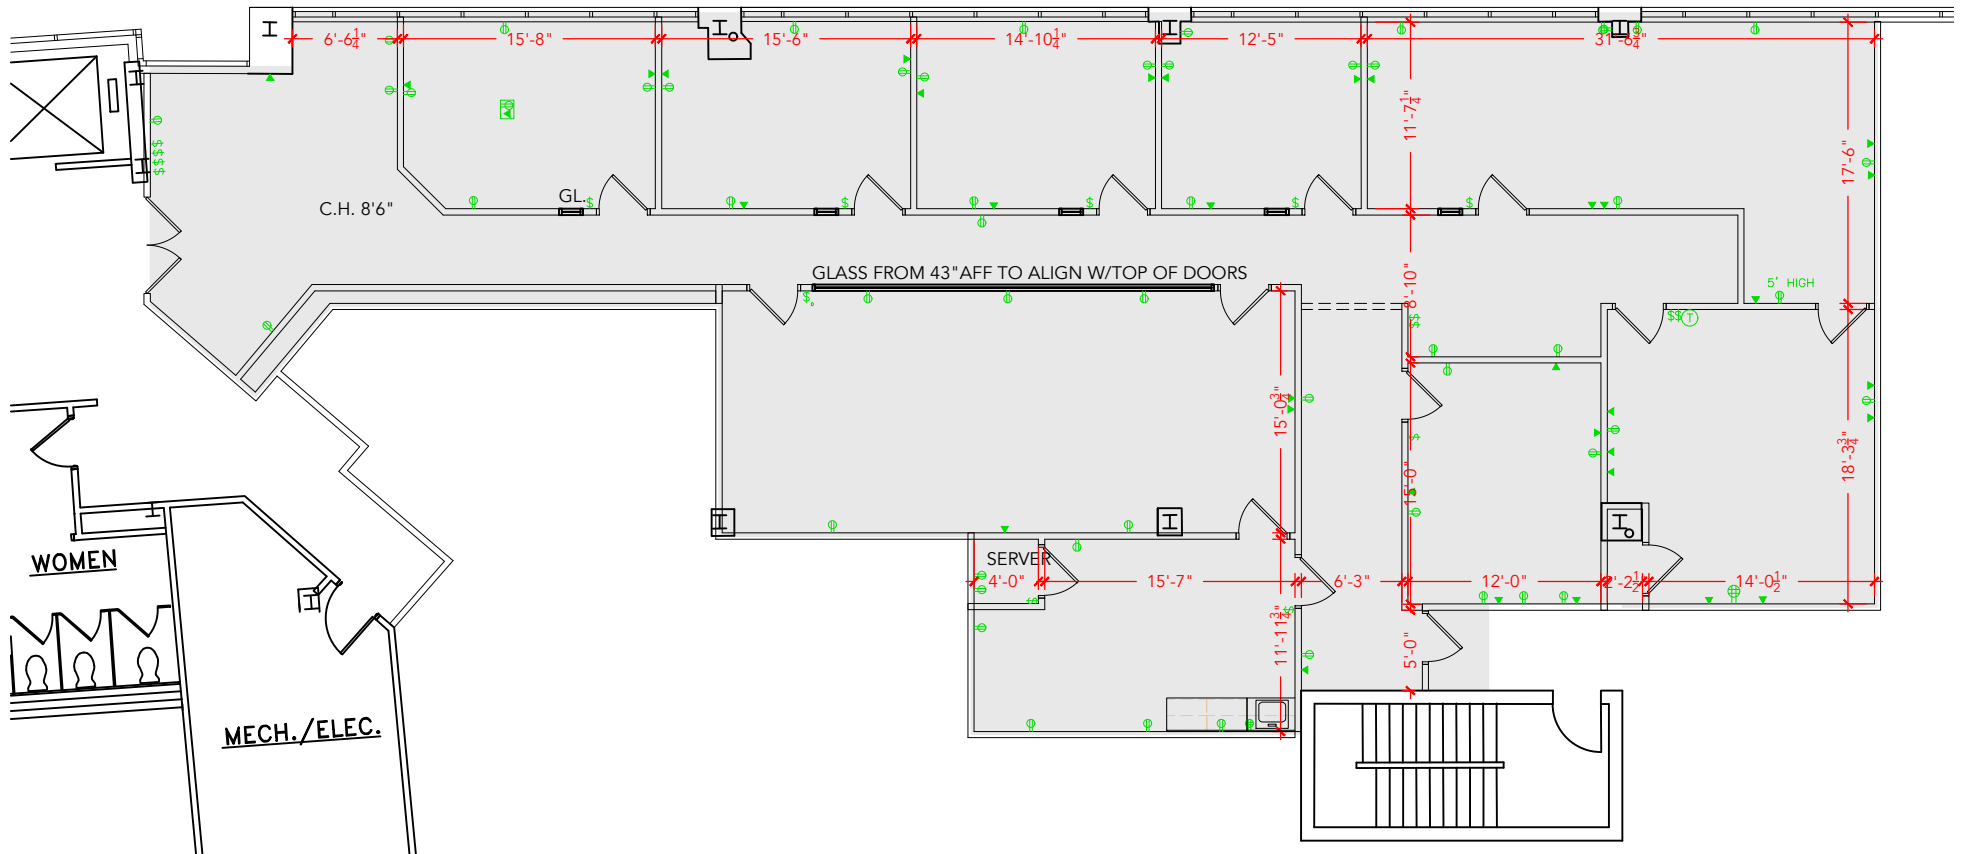

TOTAL SF AVAILABLE - 3,880 RSF (12%)

[Click to access 3D model](#)

Key Plan

Floor Plan