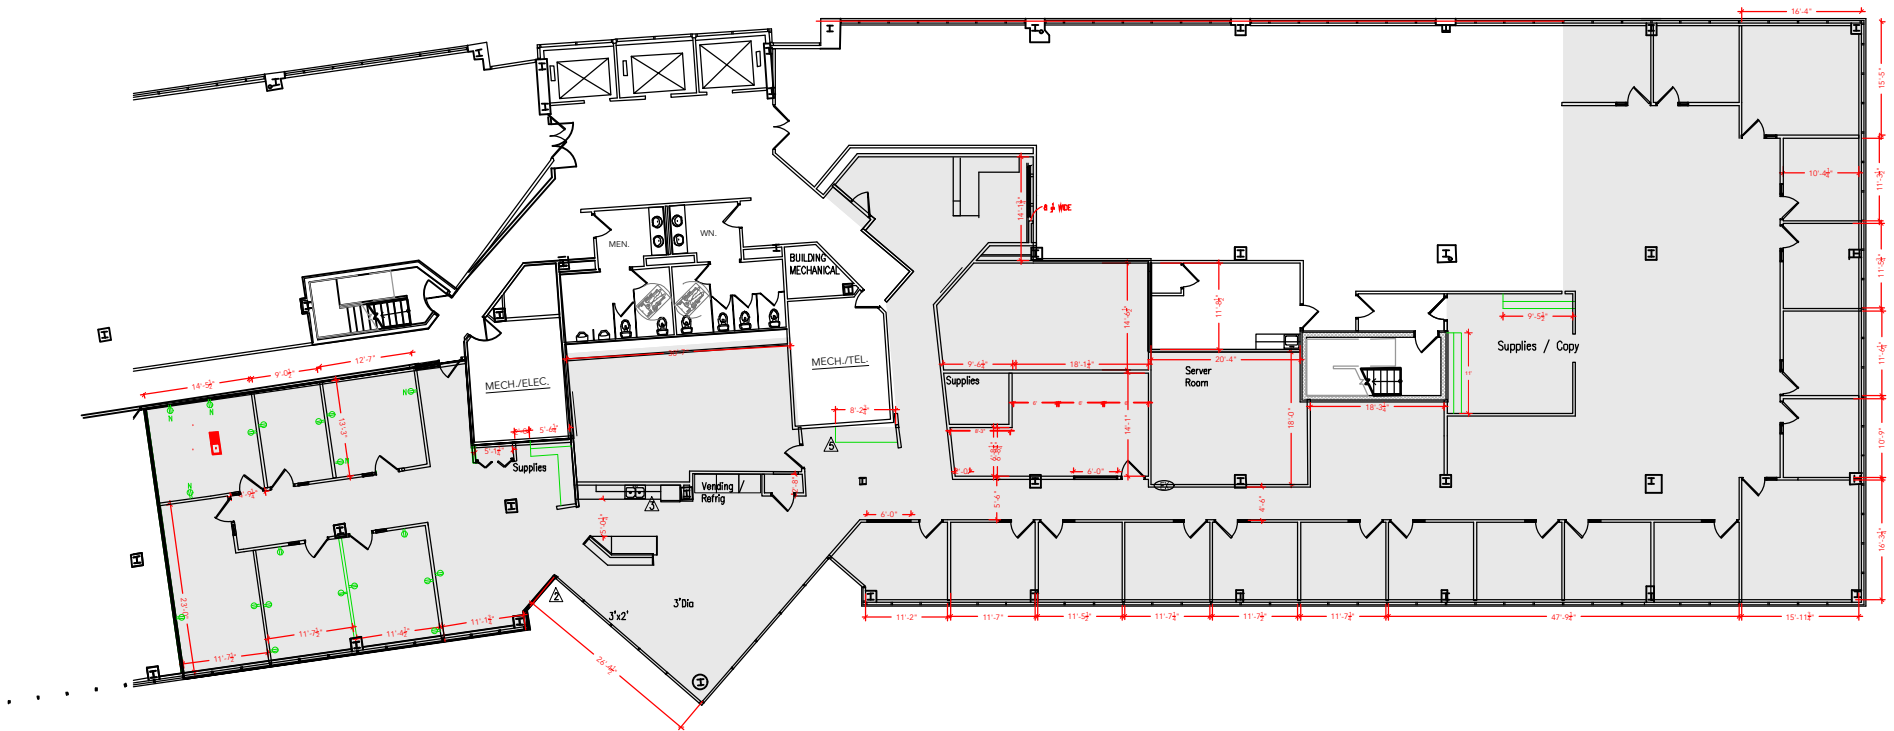

TOTAL SF AVAILABLE - 11,882 RSF(12%)

[Click to access 3D model](#)

Key Plan

Floor Plan