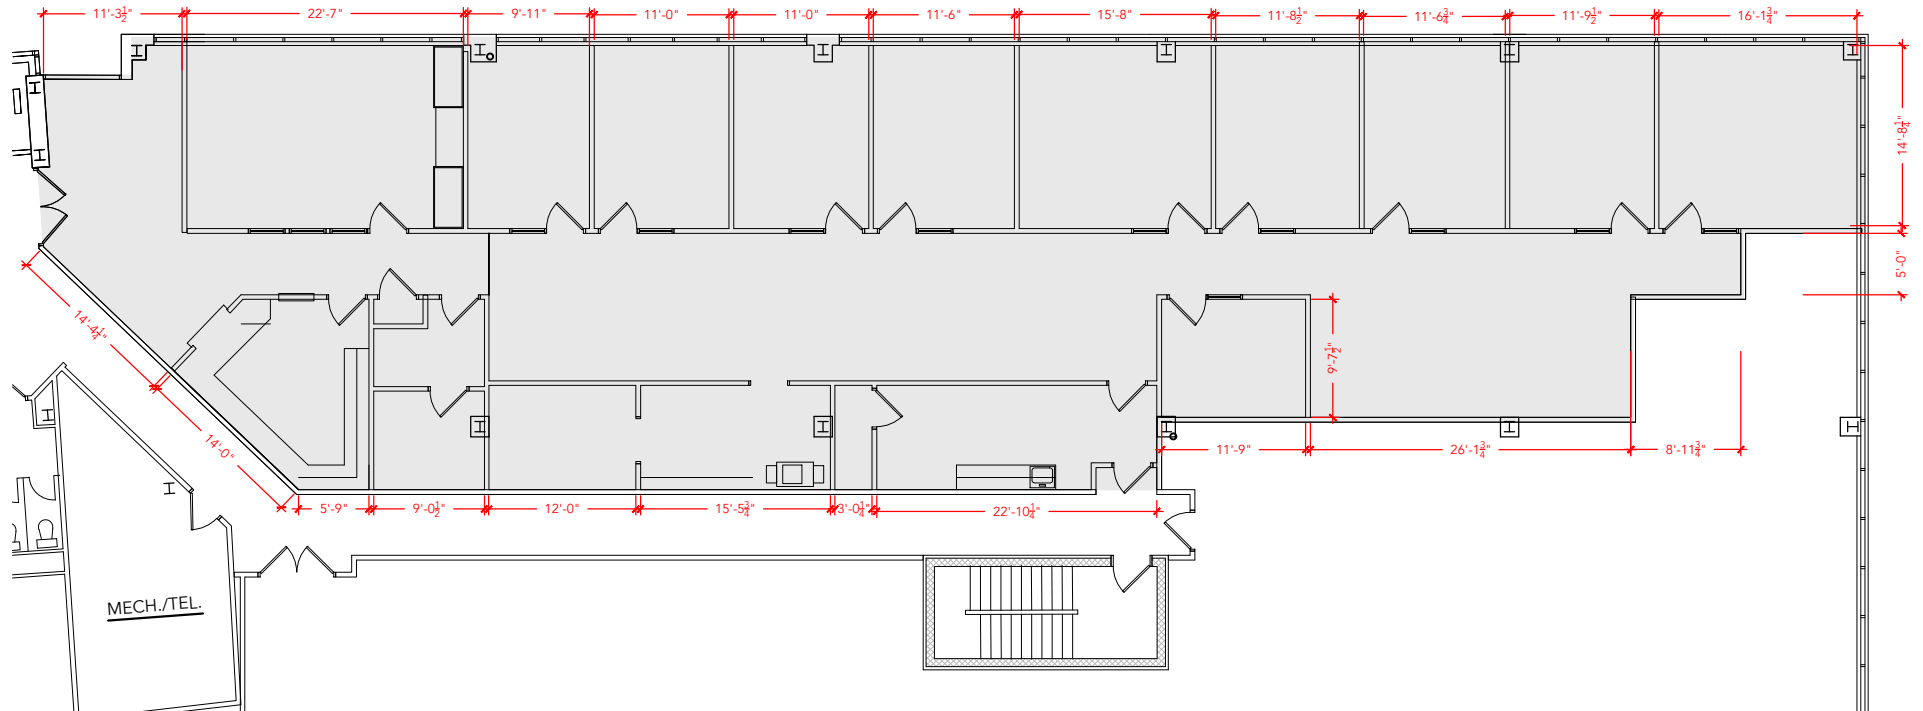

TOTAL SF AVAILABLE - 5244 RSF(12%)

[Click to access 3D model](#)

Key Plan

Floor Plan