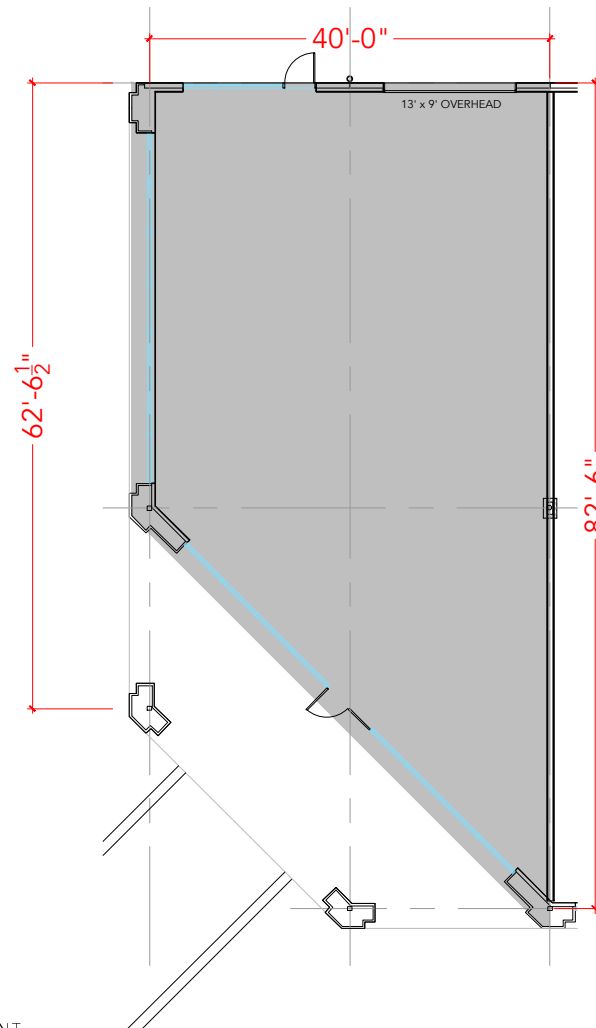

TOTAL SF AVAILABLE -2,690 RSF

Key Plan

101      102

Floor Plan