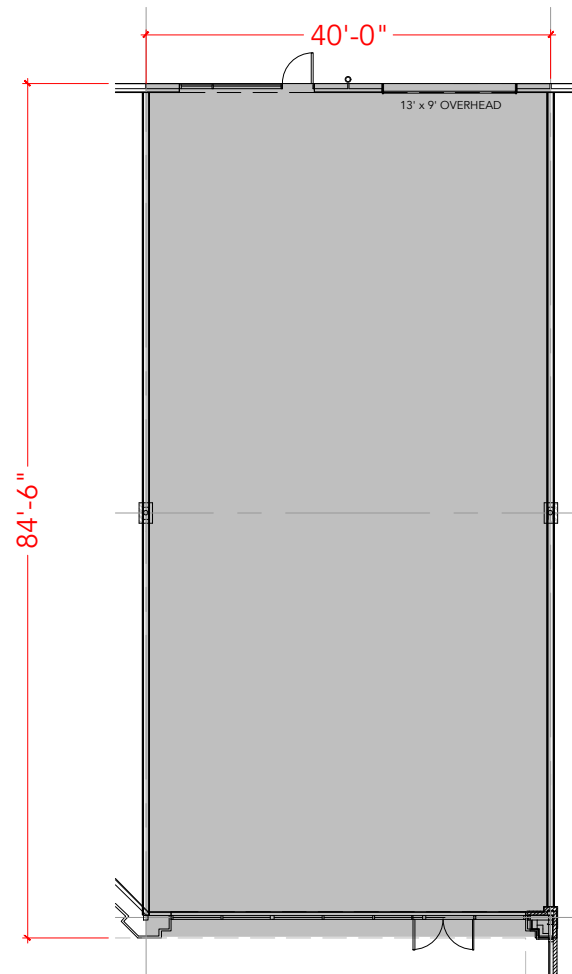

TOTAL SF AVAILABLE -3,397 RSF

103

Key Plan

Floor Plan