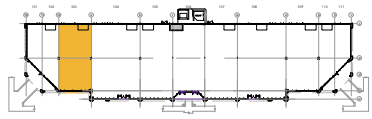

TOTAL SF AVAILABLE -3,397 RSF

103

Key Plan

Floor Plan