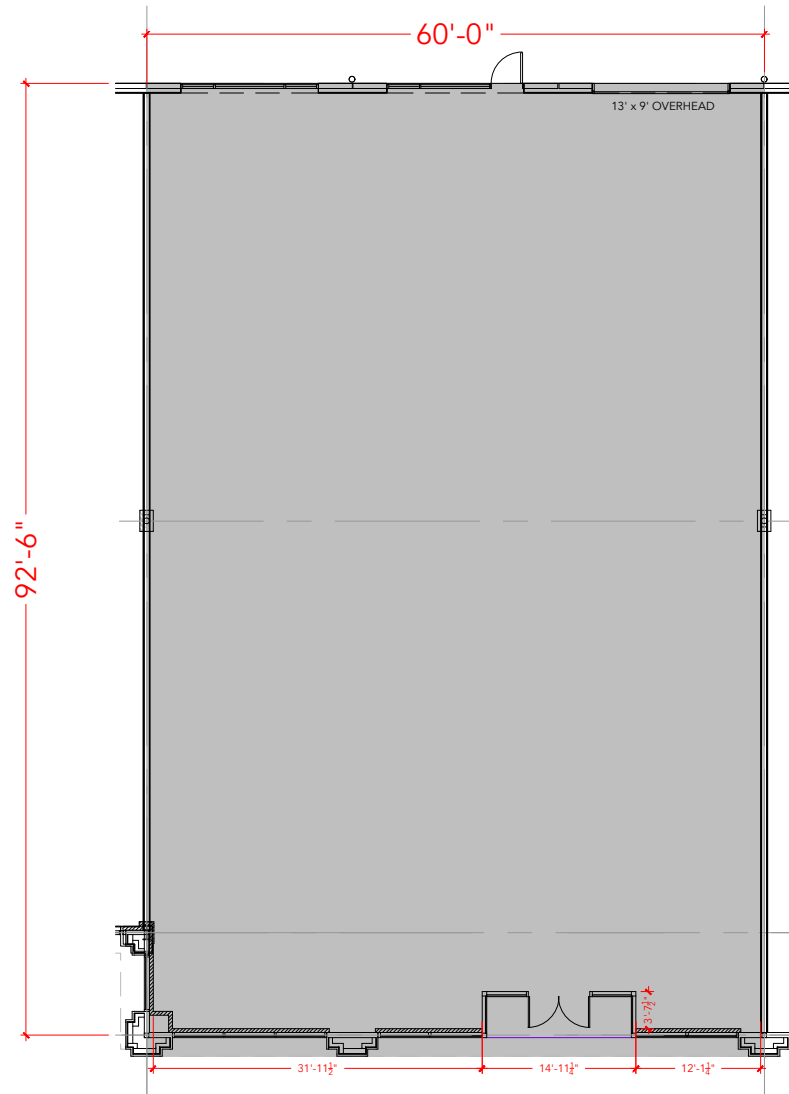

104

TOTAL SF AVAILABLE -5,677 RSF

Key Plan

Floor Plan