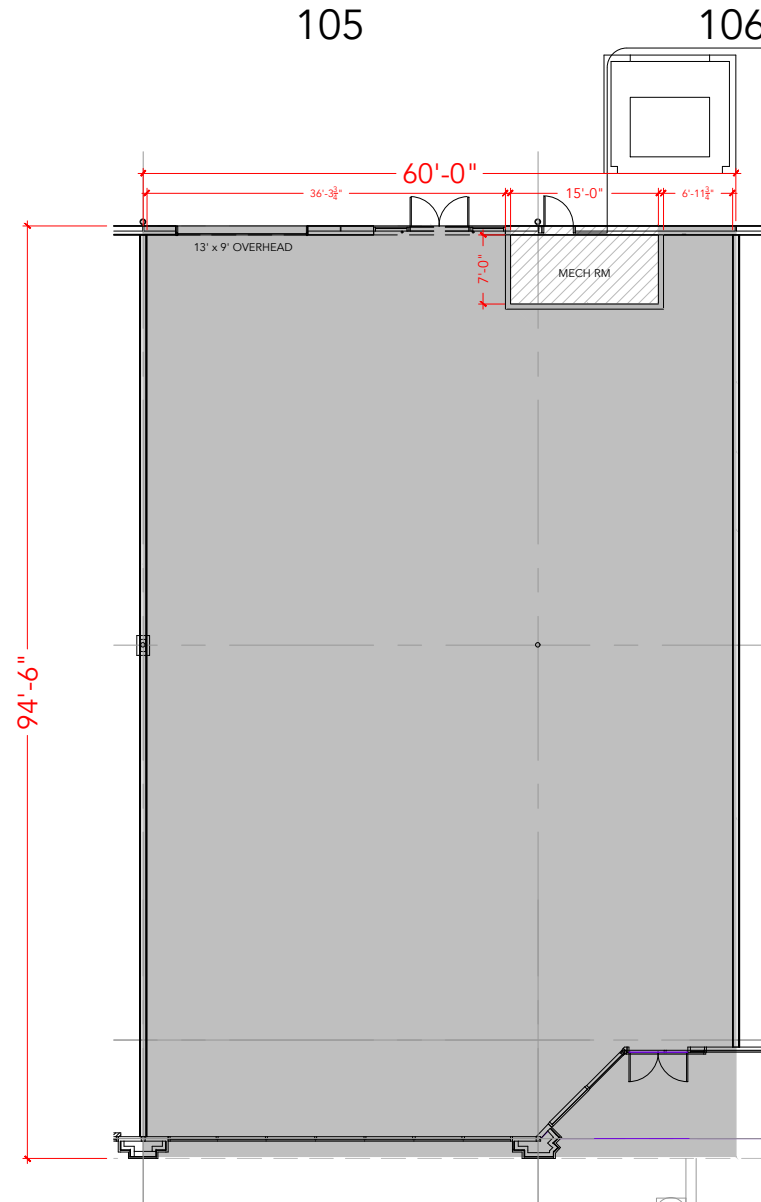

TOTAL SF AVAILABLE -5,556 RSF

Key Plan

Floor Plan