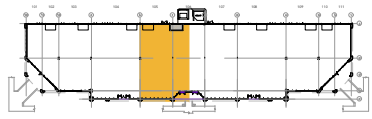

TOTAL SF AVAILABLE -5,556 RSF

Key Plan

Floor Plan