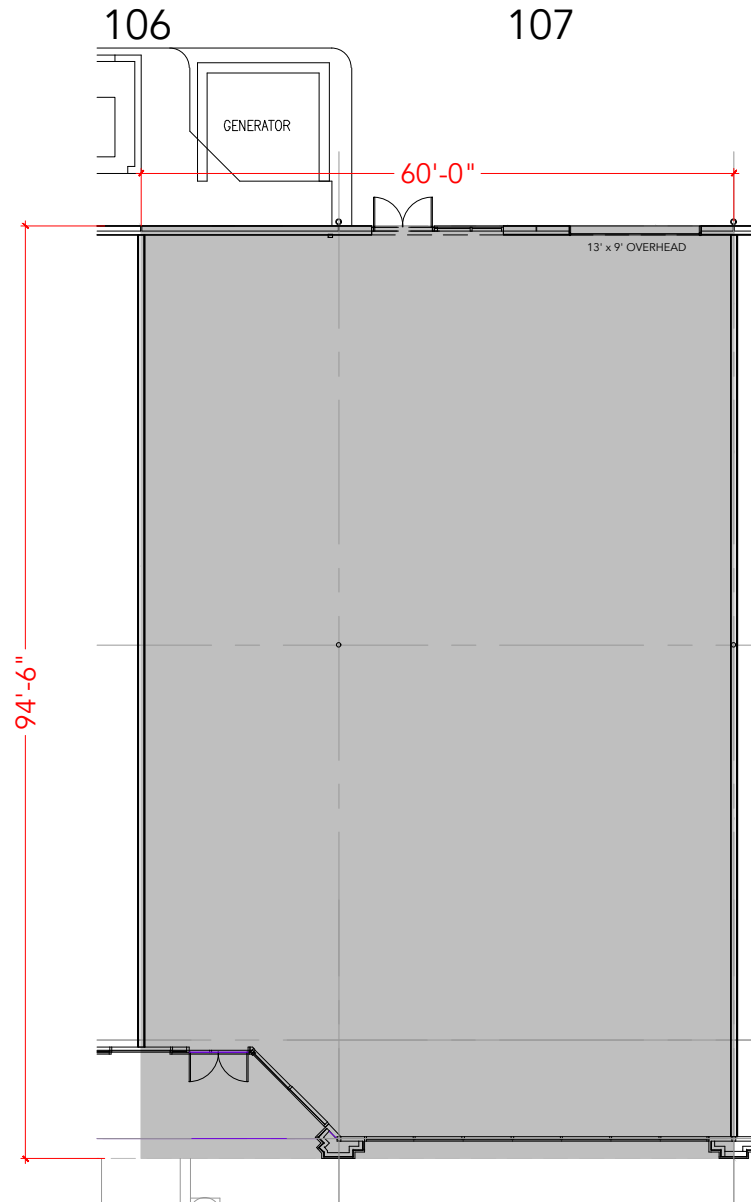

TOTAL SF AVAILABLE -5,677 RSF

Key Plan

Floor Plan