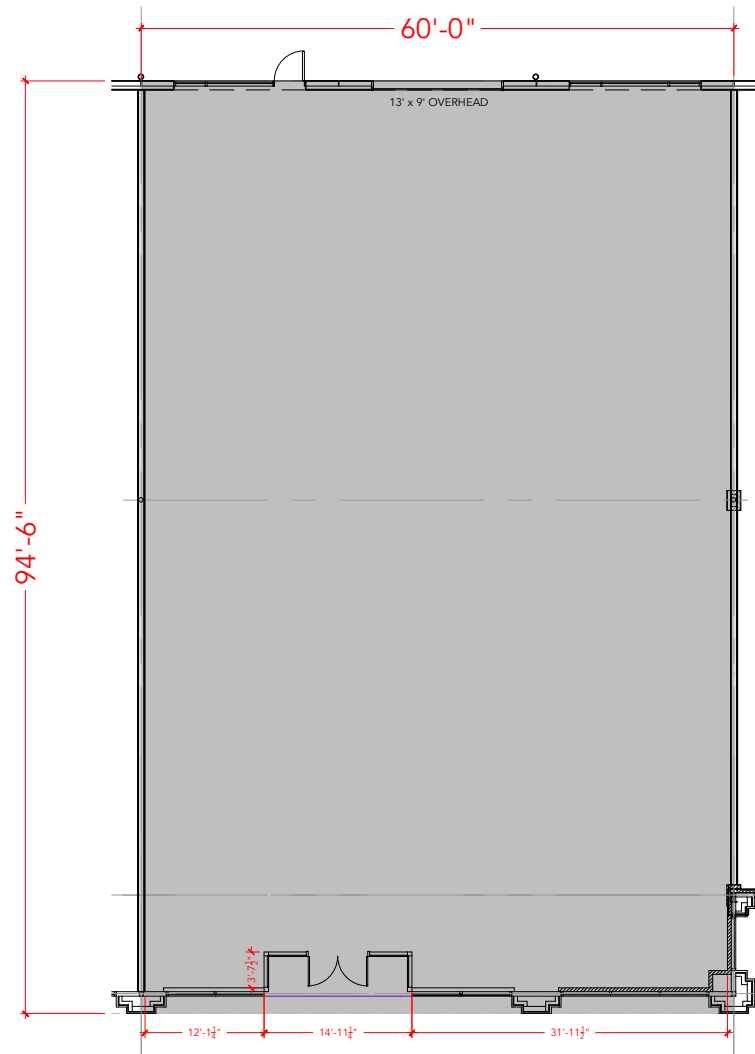

TOTAL SF AVAILABLE -5,677 RSF

108

Key Plan

Floor Plan