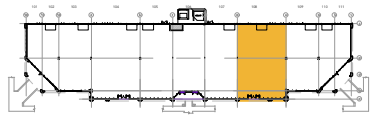

TOTAL SF AVAILABLE -5,677 RSF

108

Key Plan

Floor Plan