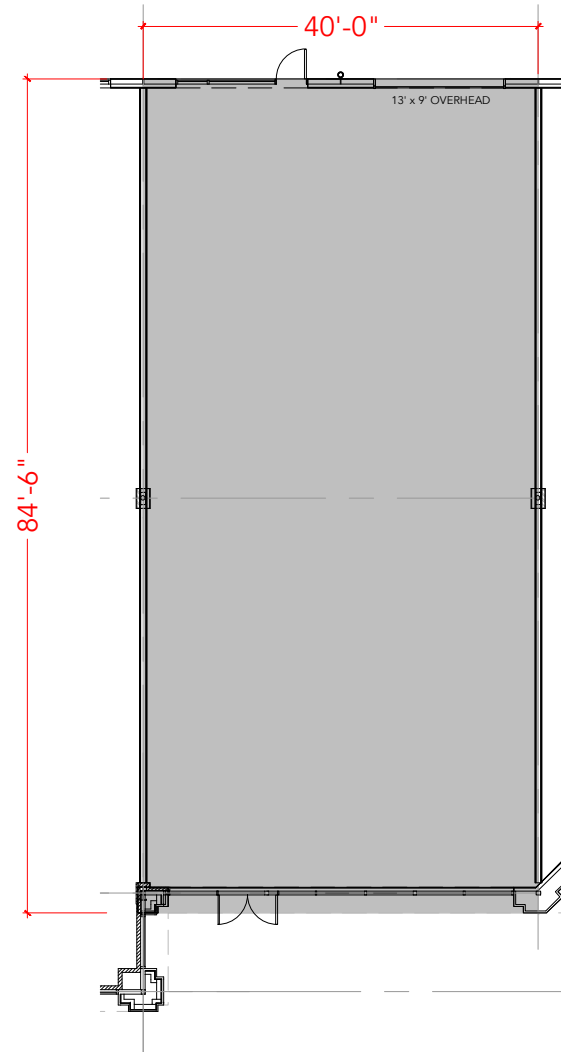

TOTAL SF AVAILABLE -3,397 RSF

109

Key Plan

Floor Plan