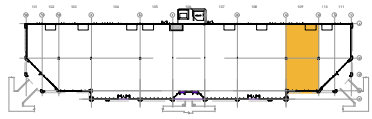

TOTAL SF AVAILABLE -3,397 RSF

109

Key Plan

Floor Plan