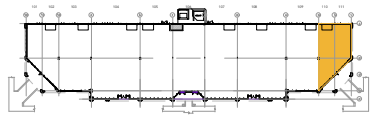

TOTAL SF AVAILABLE -2,690 RSF

110

111

Key Plan

Floor Plan