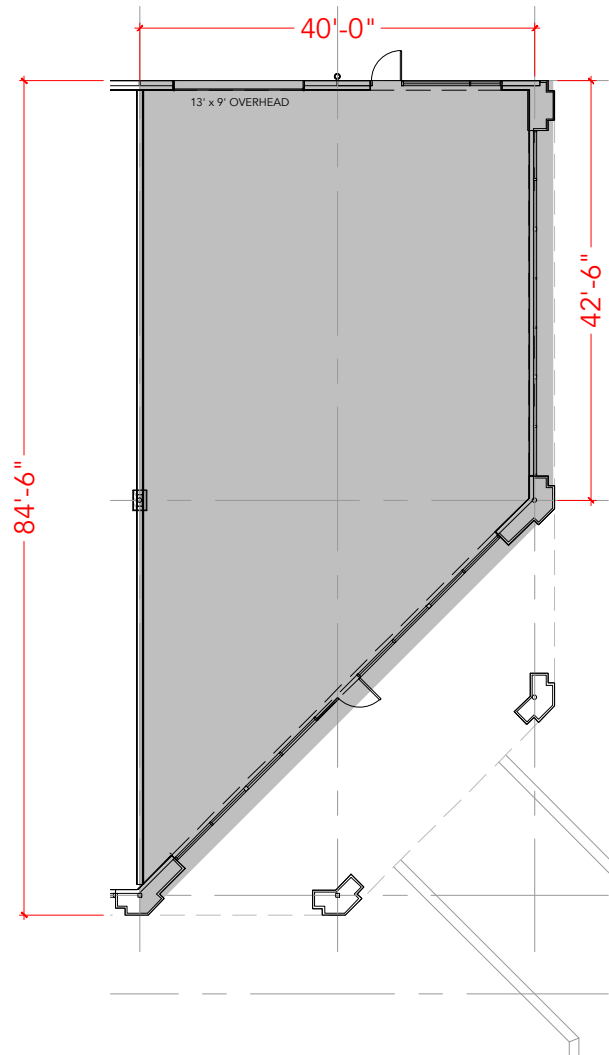

TOTAL SF AVAILABLE -2,690 RSF

110

111

Key Plan

Floor Plan