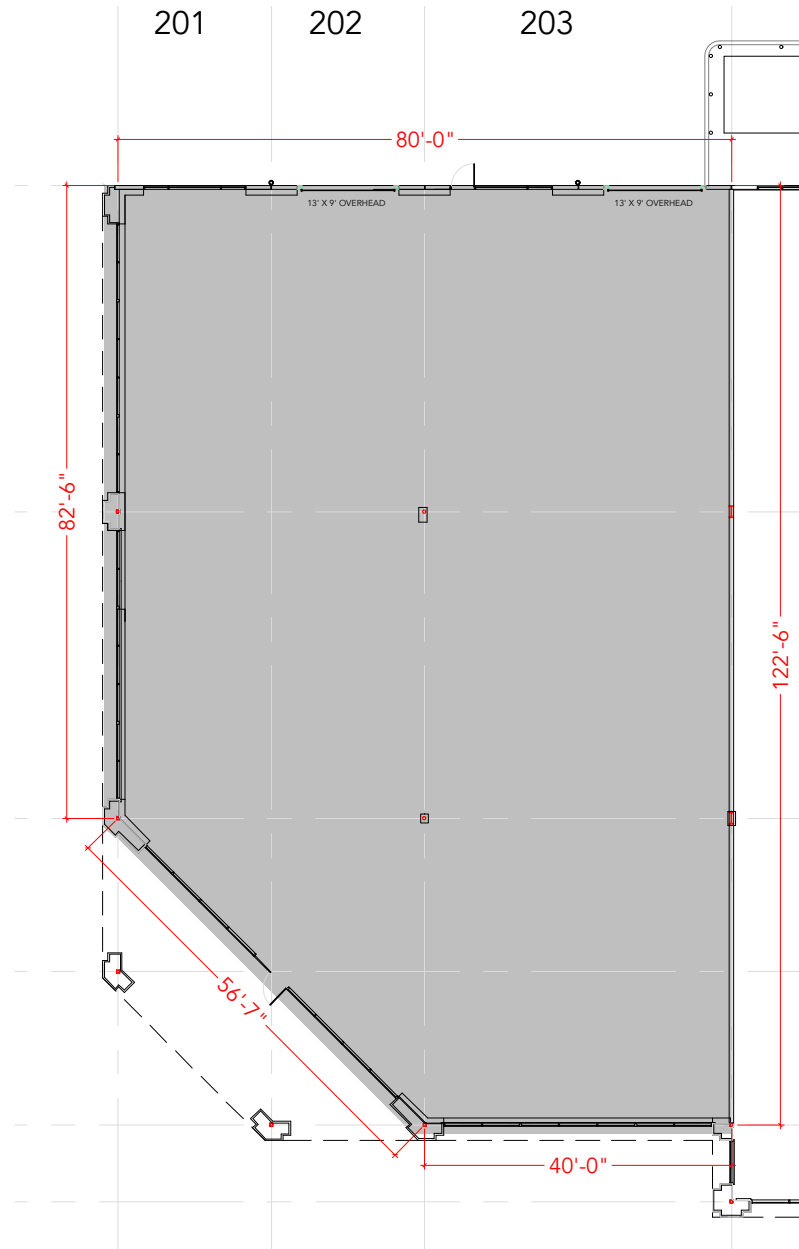

TOTAL SF AVAILABLE -9,317 RSF

Key Plan

Floor Plan