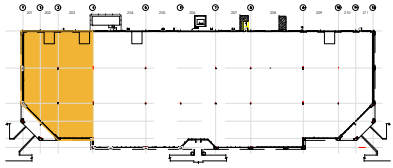

TOTAL SF AVAILABLE -9,317 RSF

Key Plan

Floor Plan