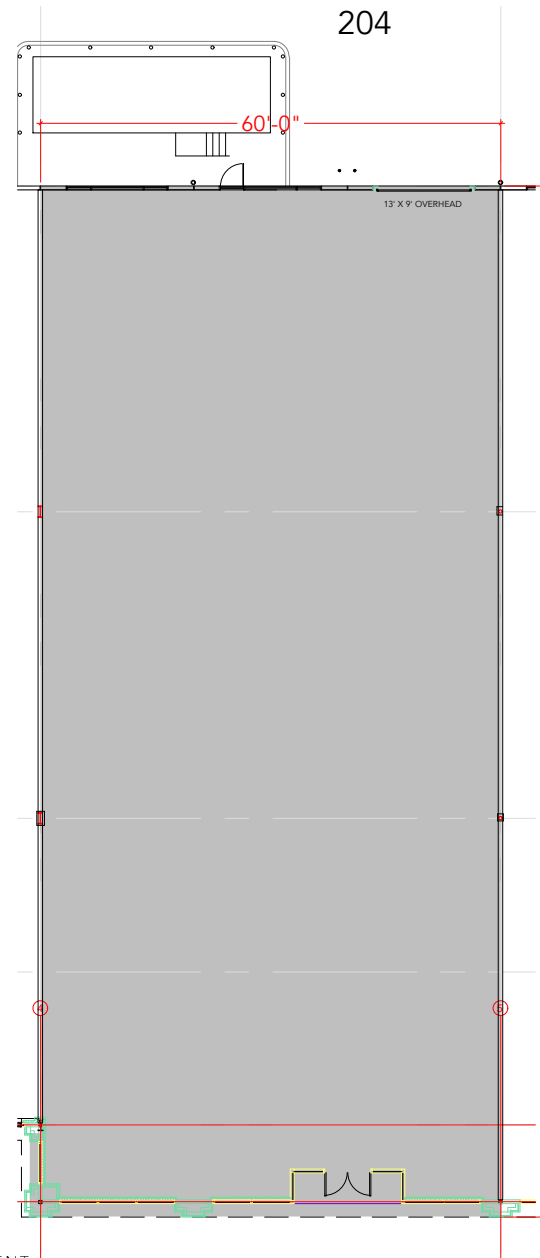

TOTAL SF AVAILABLE -8,089 RSF

Key Plan

Floor Plan