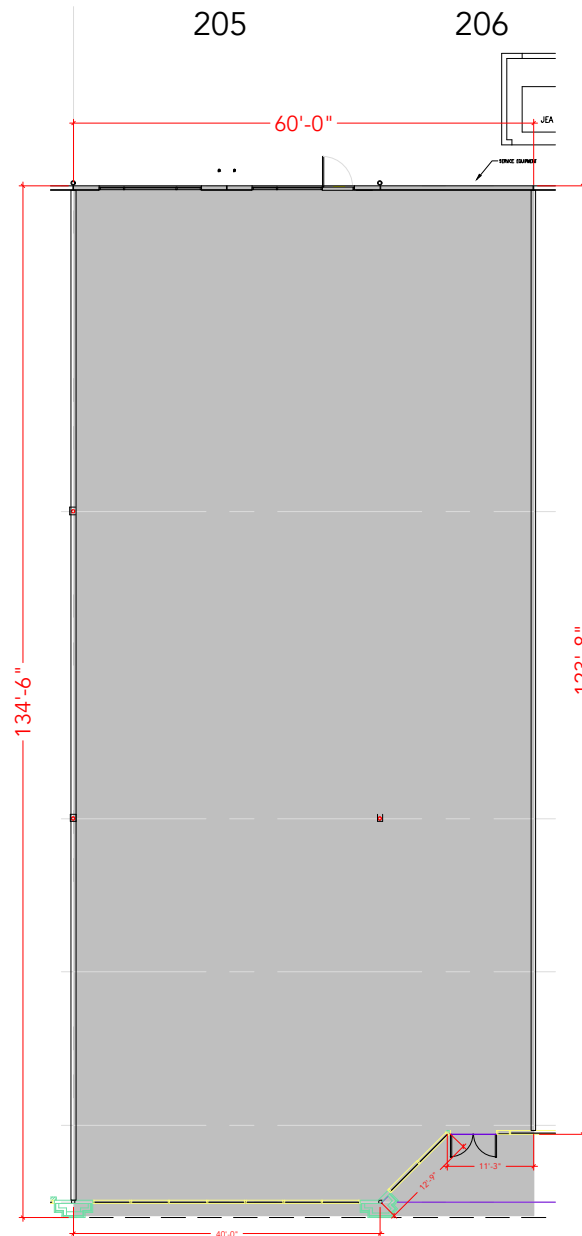

TOTAL SF AVAILABLE -8,076 RSF

Key Plan

Floor Plan