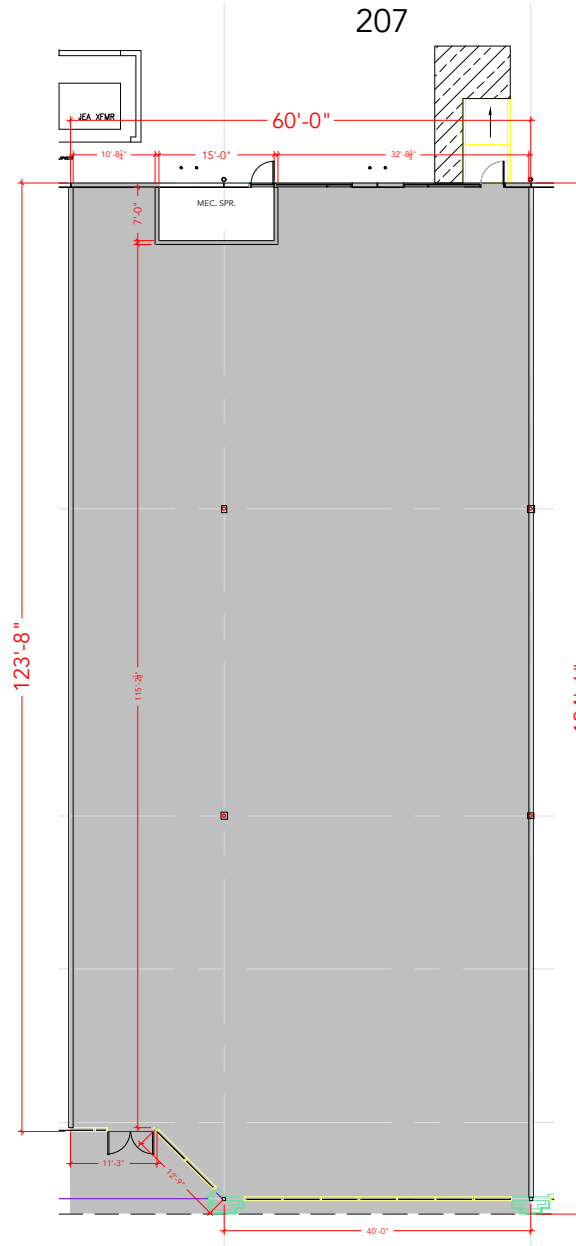

TOTAL SF AVAILABLE -7,963 RSF

Key Plan

Floor Plan