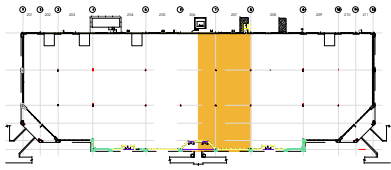

TOTAL SF AVAILABLE -7,963 RSF

Key Plan

Floor Plan