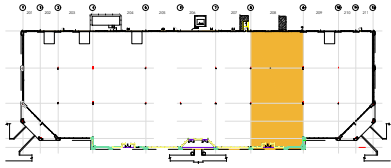

TOTAL SF AVAILABLE -8,089 RSF

Key Plan

Floor Plan