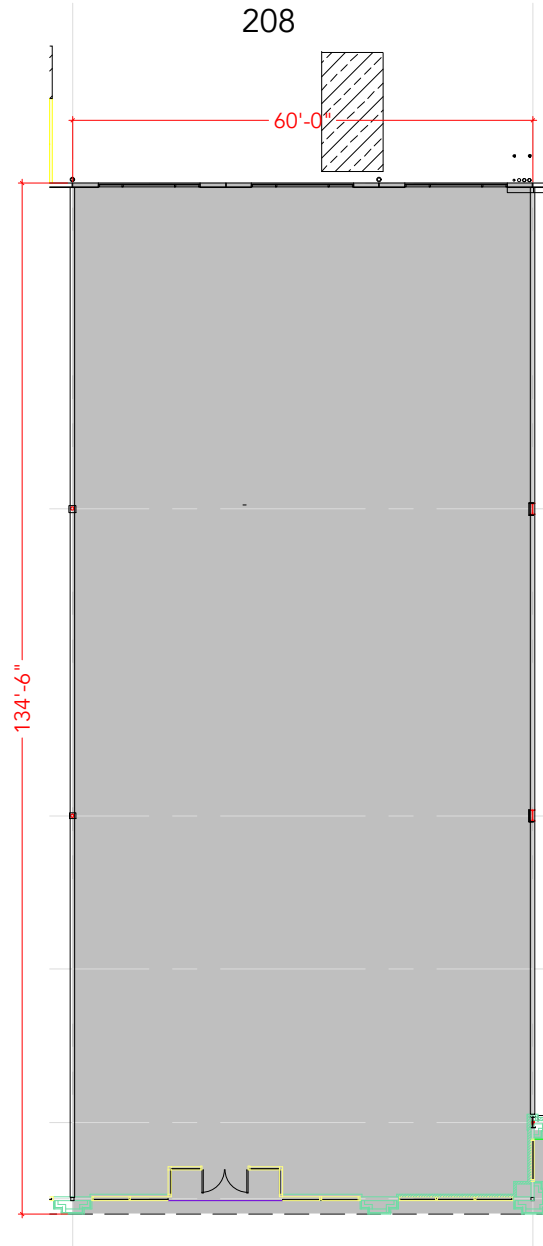

TOTAL SF AVAILABLE -8,089 RSF

Key Plan

Floor Plan