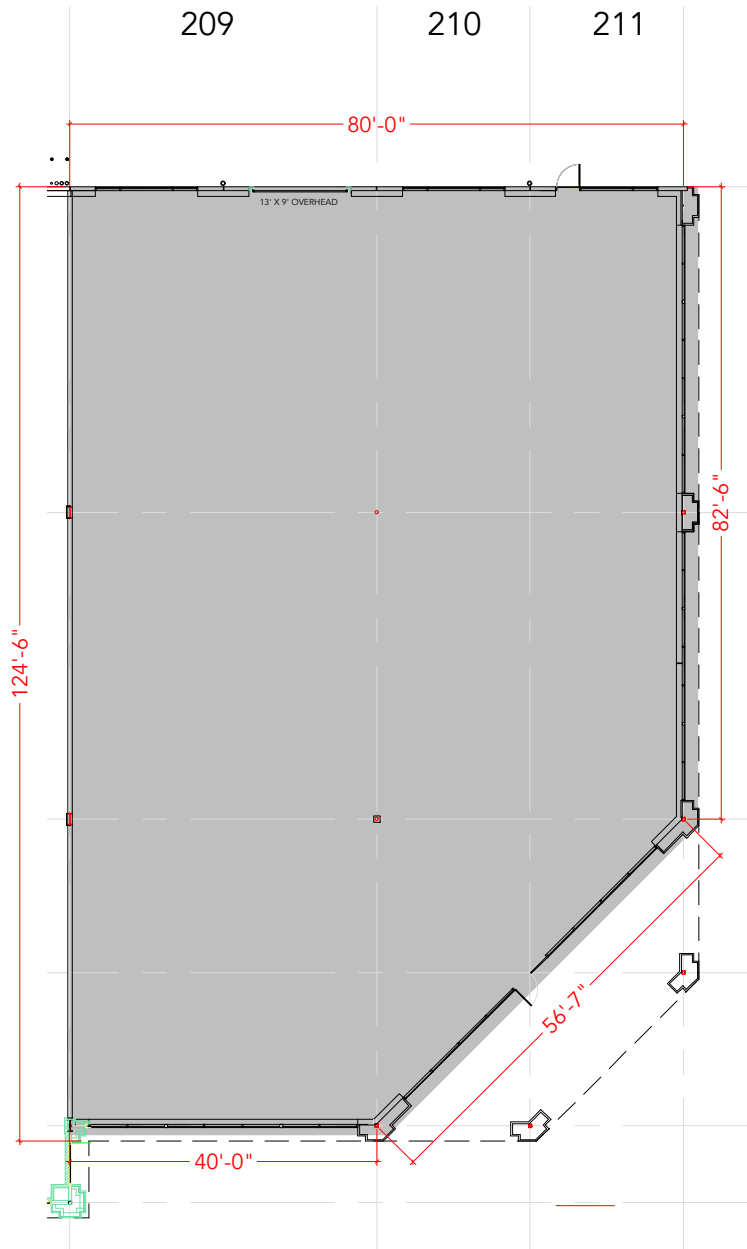

TOTAL SF AVAILABLE -9,317 RSF

Key Plan

Floor Plan