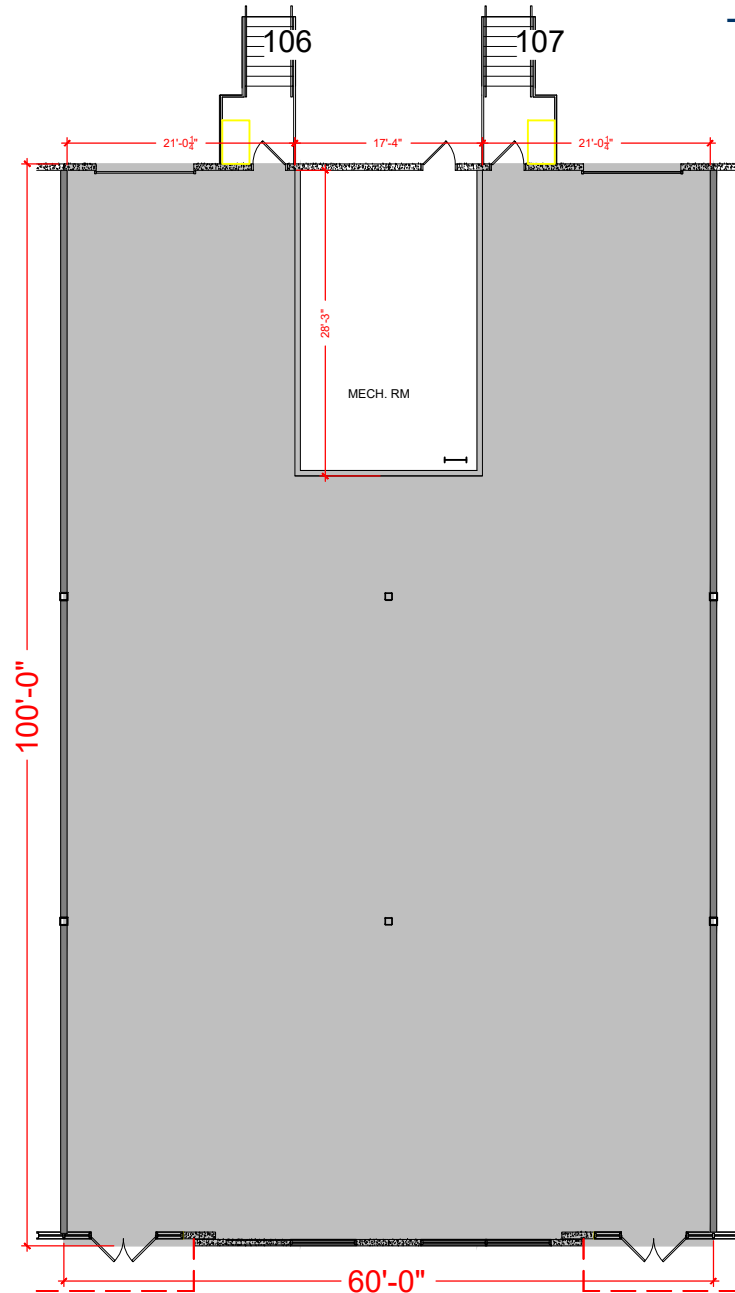

TOTAL SF AVAILABLE - 5,604 RSF

Key Plan

Floor Plan