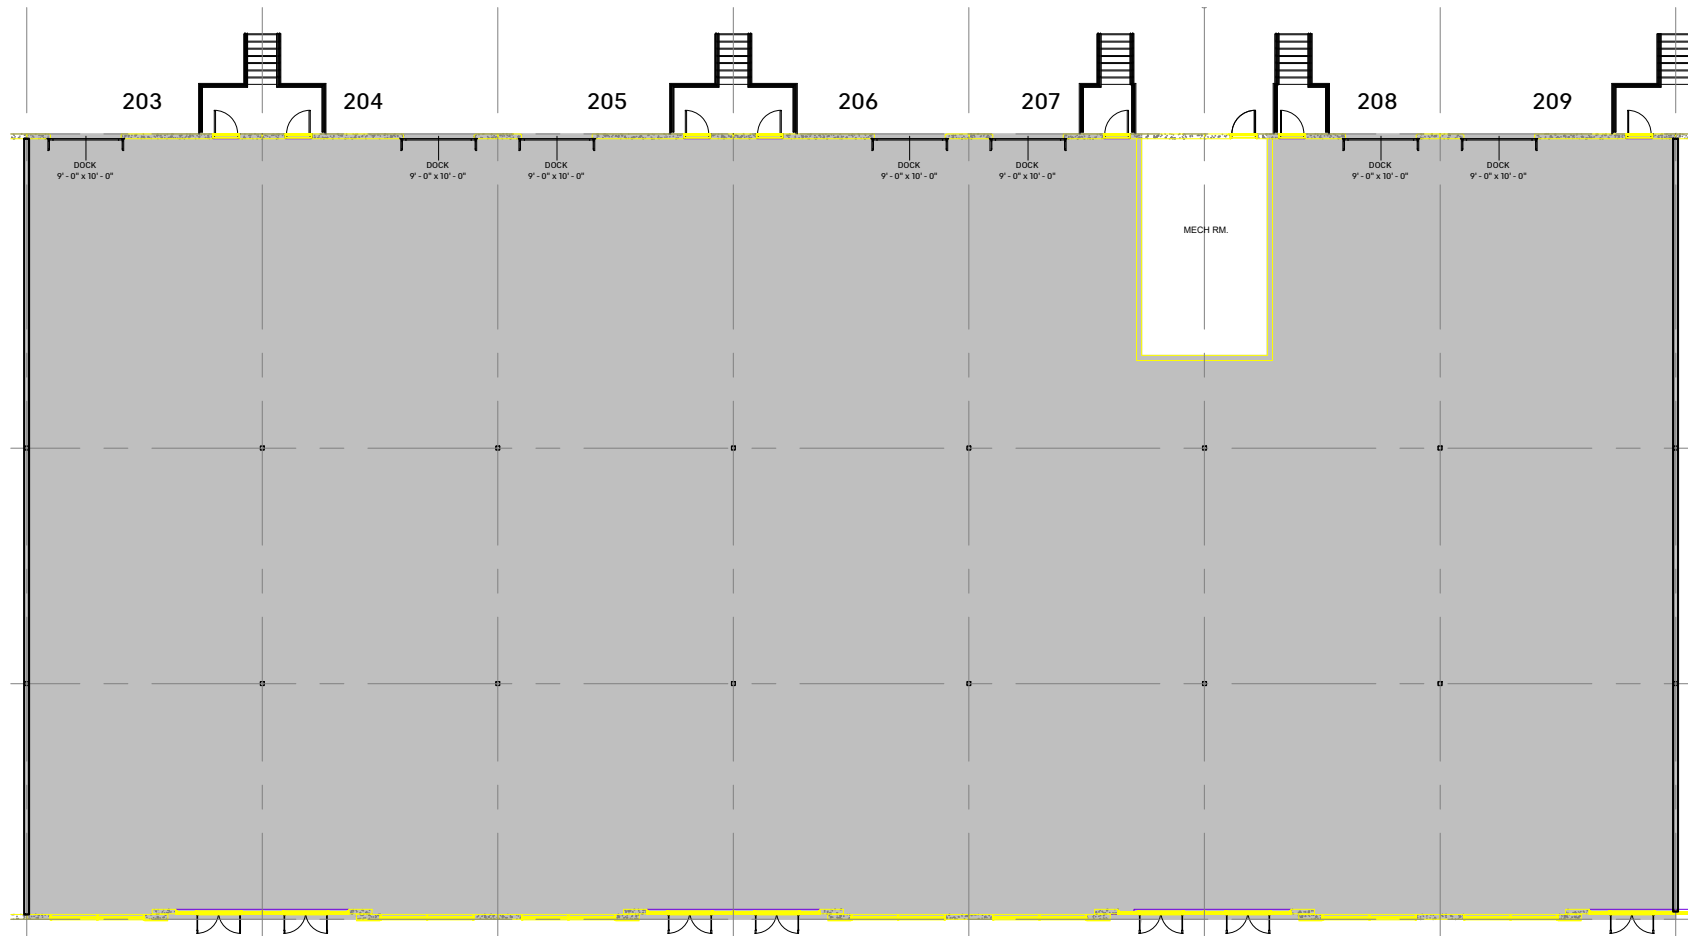

TOTAL SF AVAILABLE - 20,786 RSF

Key Plan

Floor Plan