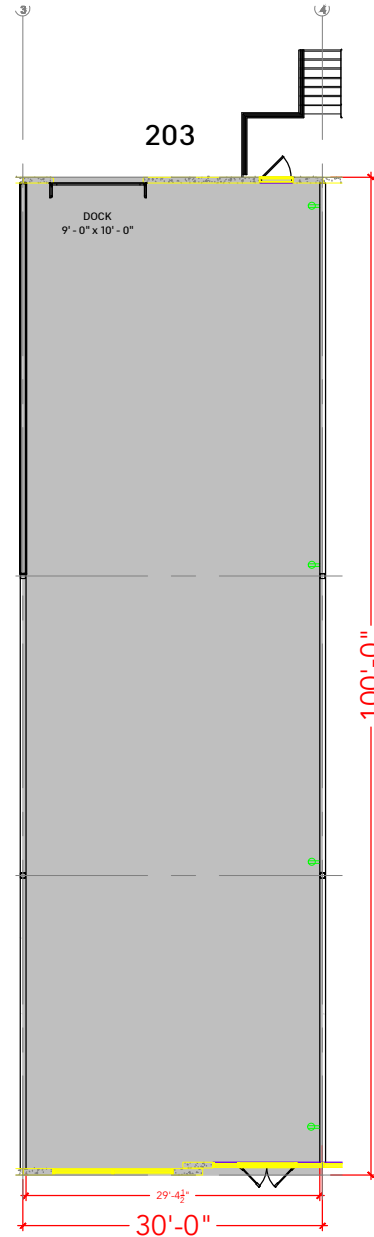

TOTAL SF AVAILABLE -3,034 RSF

Key Plan

[Click to access CADD file](#)

Floor Plan