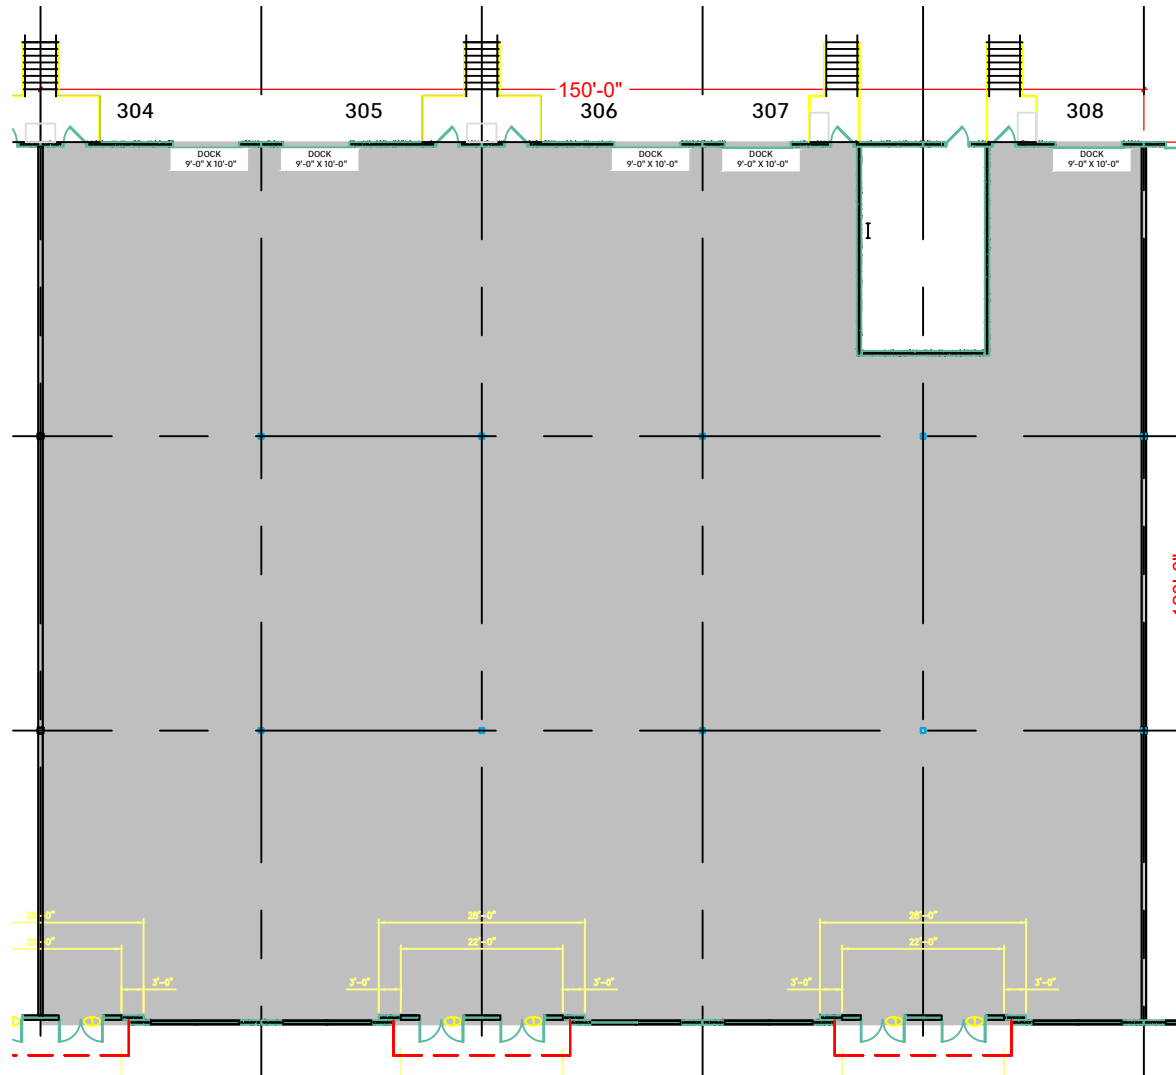

TOTAL SF AVAILABLE - 17,684 RSF

Key Plan

Floor Plan