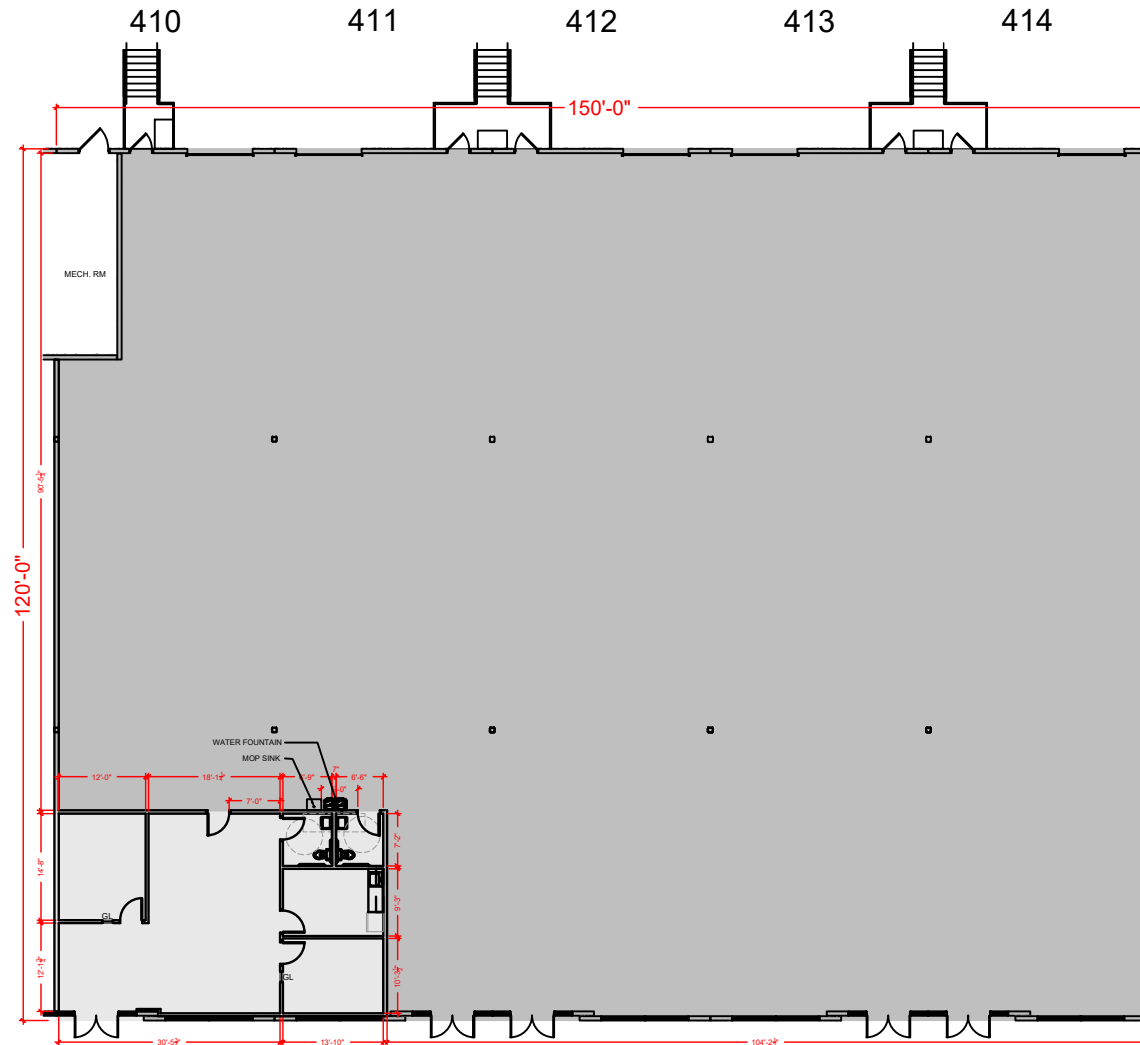

TOTAL SF AVAILABLE -17,888 RSF

OFFICE - 1,300 RSF

WAREHOUSE - 16,588 RSF

Key Plan

Floor Plan