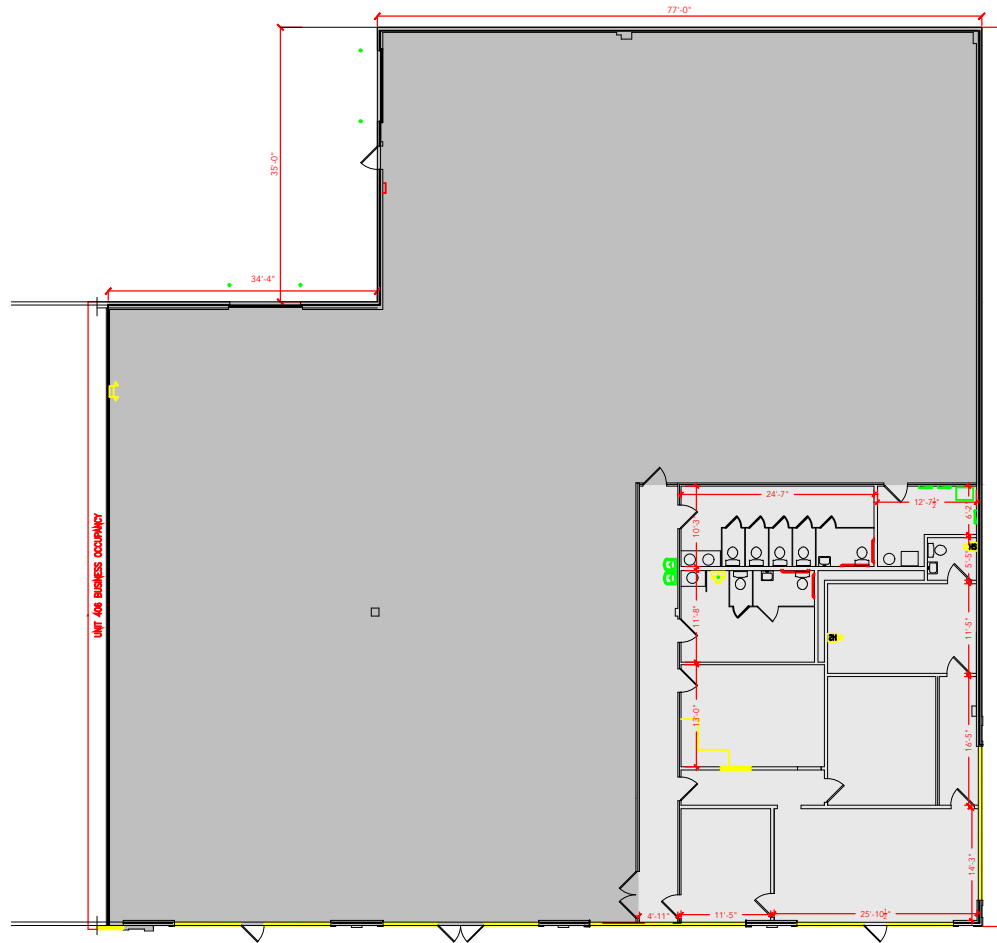

TOTAL SF AVAILABLE - 11,607 SF

OFFICE - 2,463 SF

WAREHOUSE - 9,144 SF

[Click to access 3D model](#)

Key Plan

Floor Plan