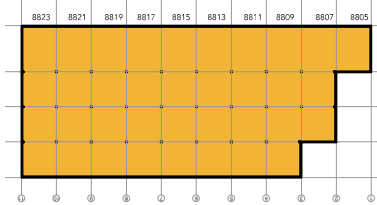

**TOTAL SF AVAILABLE -35,400 SF**

OFFICE - 5,660 SF  
 WAREHOUSE SF - 29,740 SF  
 2,380 SF. FREEZER ADDITION NOT INCLUDED IN TOTALS  
[Click to access 3D model](#)

Key Plan

## Floor Plan