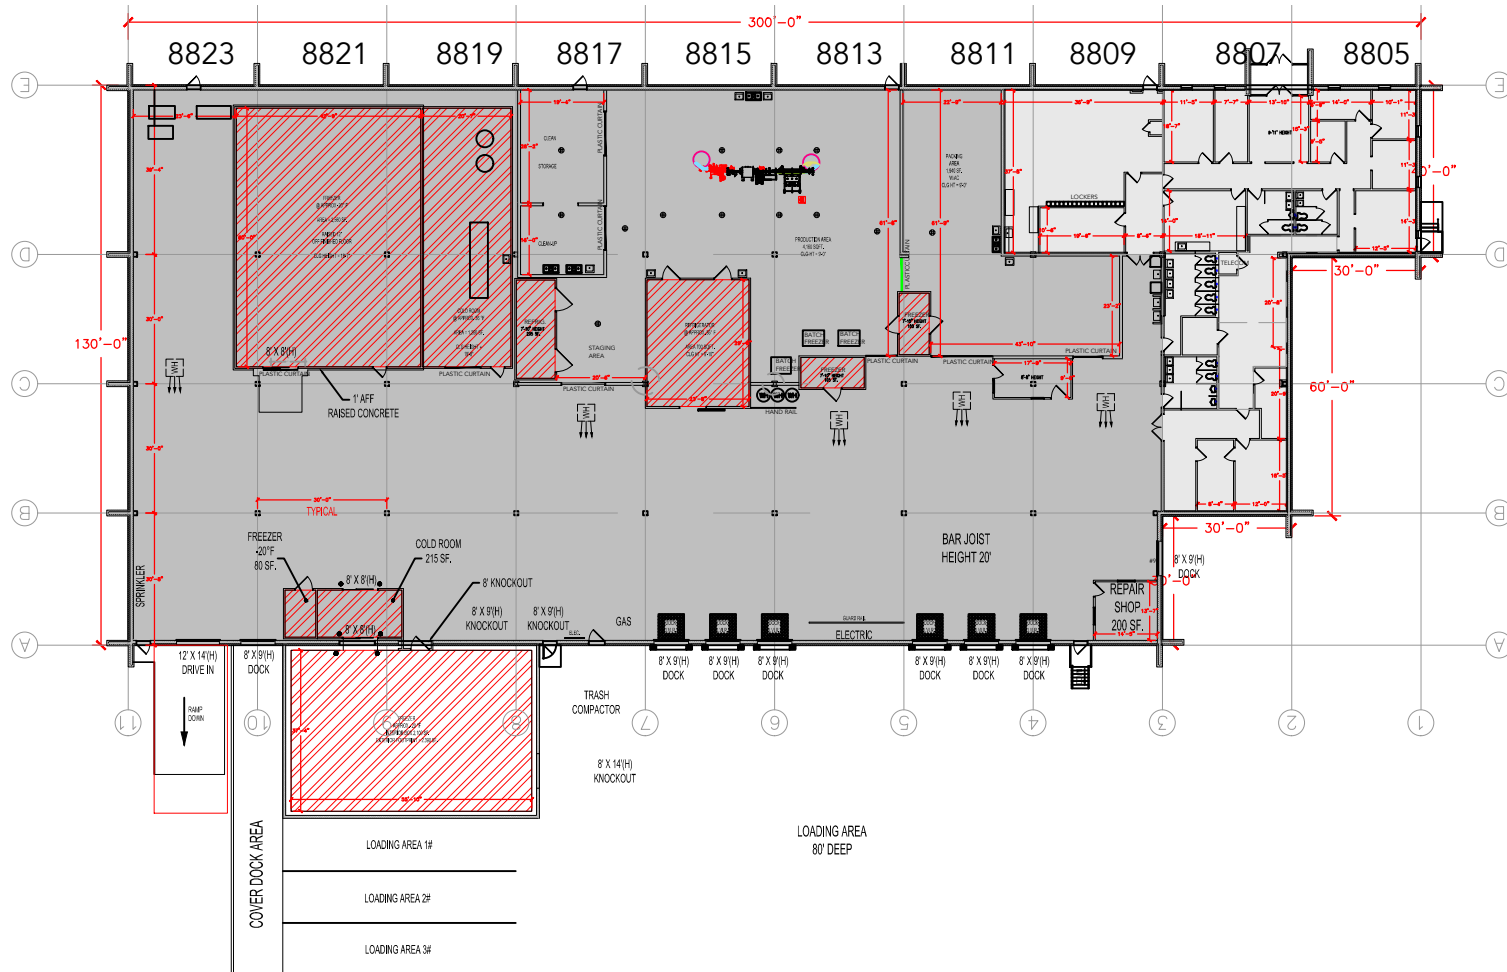

**TOTAL SF AVAILABLE -35,400 SF**

OFFICE - 5,660 SF  
 WAREHOUSE SF - 29,740 SF  
 2,380 SF. FREEZER ADDITION NOT INCLUDED IN TOTALS  
[Click to access 3D model](#)

Key Plan

## Floor Plan