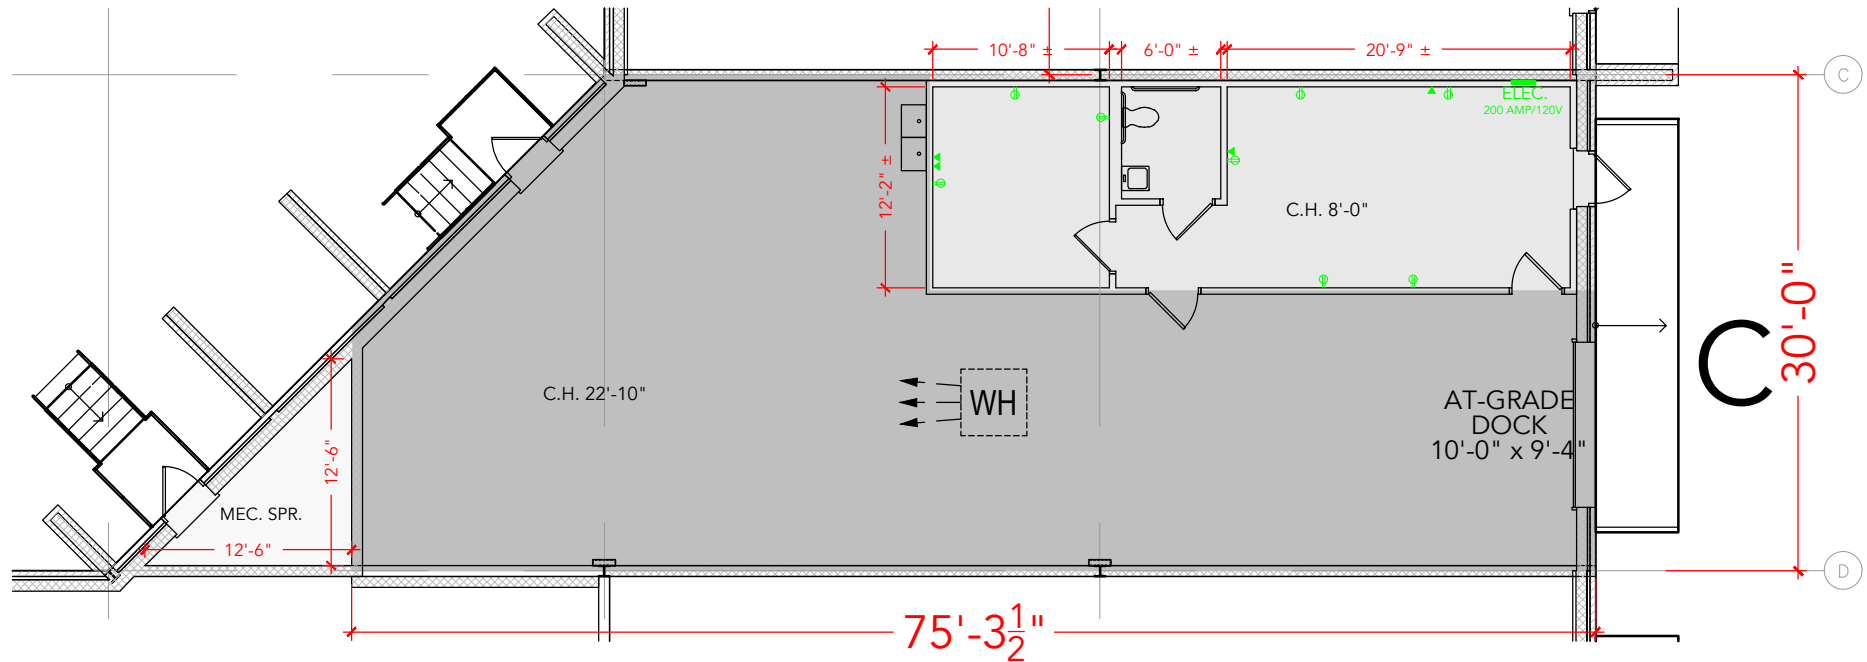

TOTAL SF AVAILABLE -2,149 RSF

OFFICE - 529 RSF

WAREHOUSE - 1,620 RSF

* INCLUDES % OF METER ROOM

[Click to access CADD file](#)

Key Plan

Floor Plan