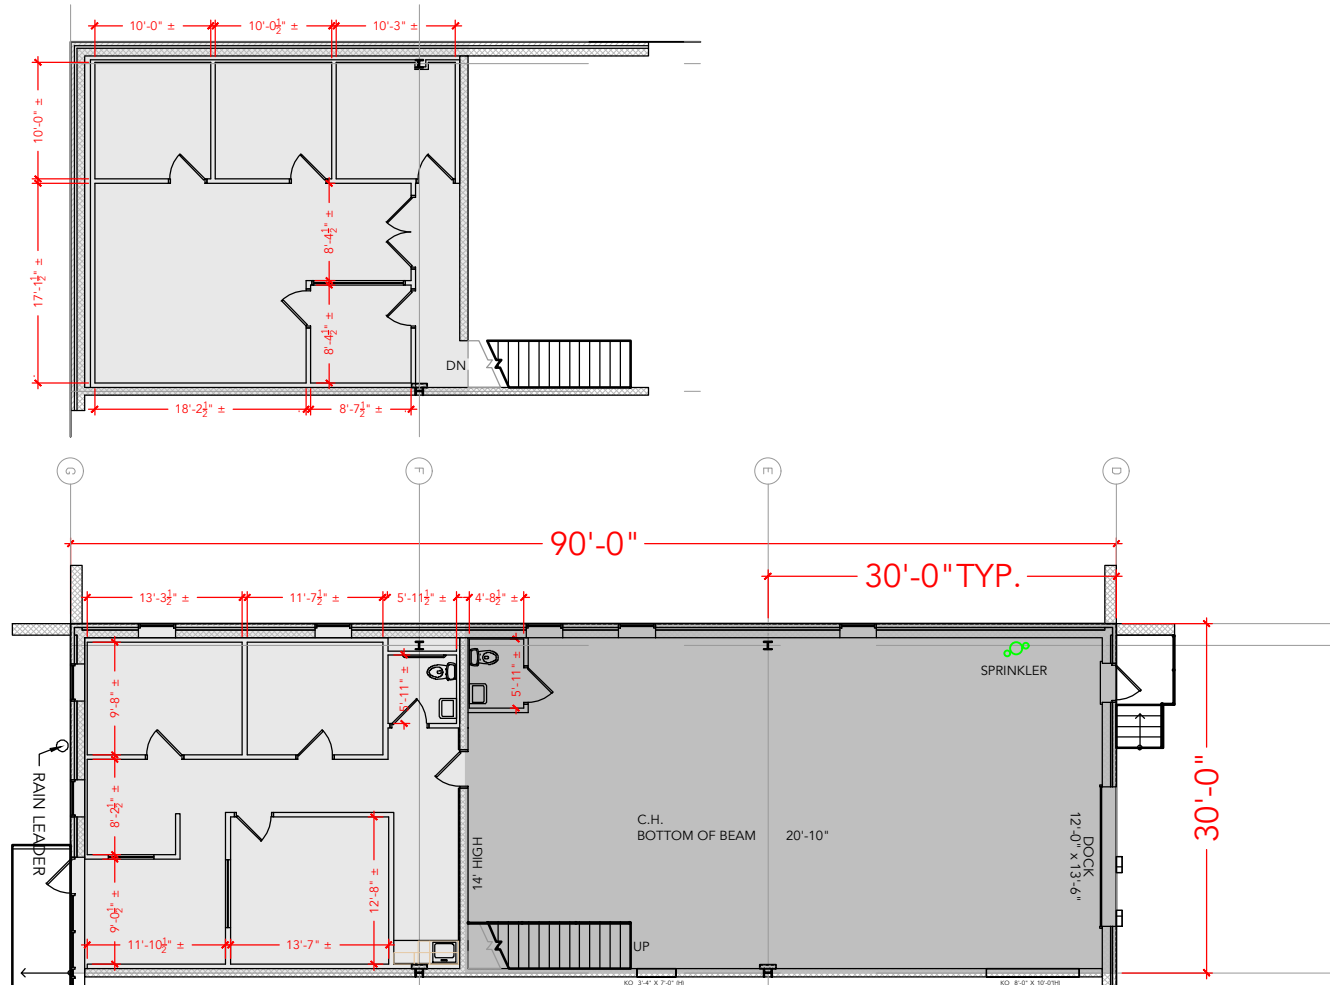

**TOTAL SF AVAILABLE -2,711 RSF**

**OFFICE - 1,019 RSF**

**WAREHOUSE - 1,692 RSF**

\* INCLUDES % OF METER ROOM

[Click to access CADD file](#)  
\* 1,037 SQFT MEZZ. NOT INCLUDED IN TOTAL SQFT

Key Plan

Floor Plan