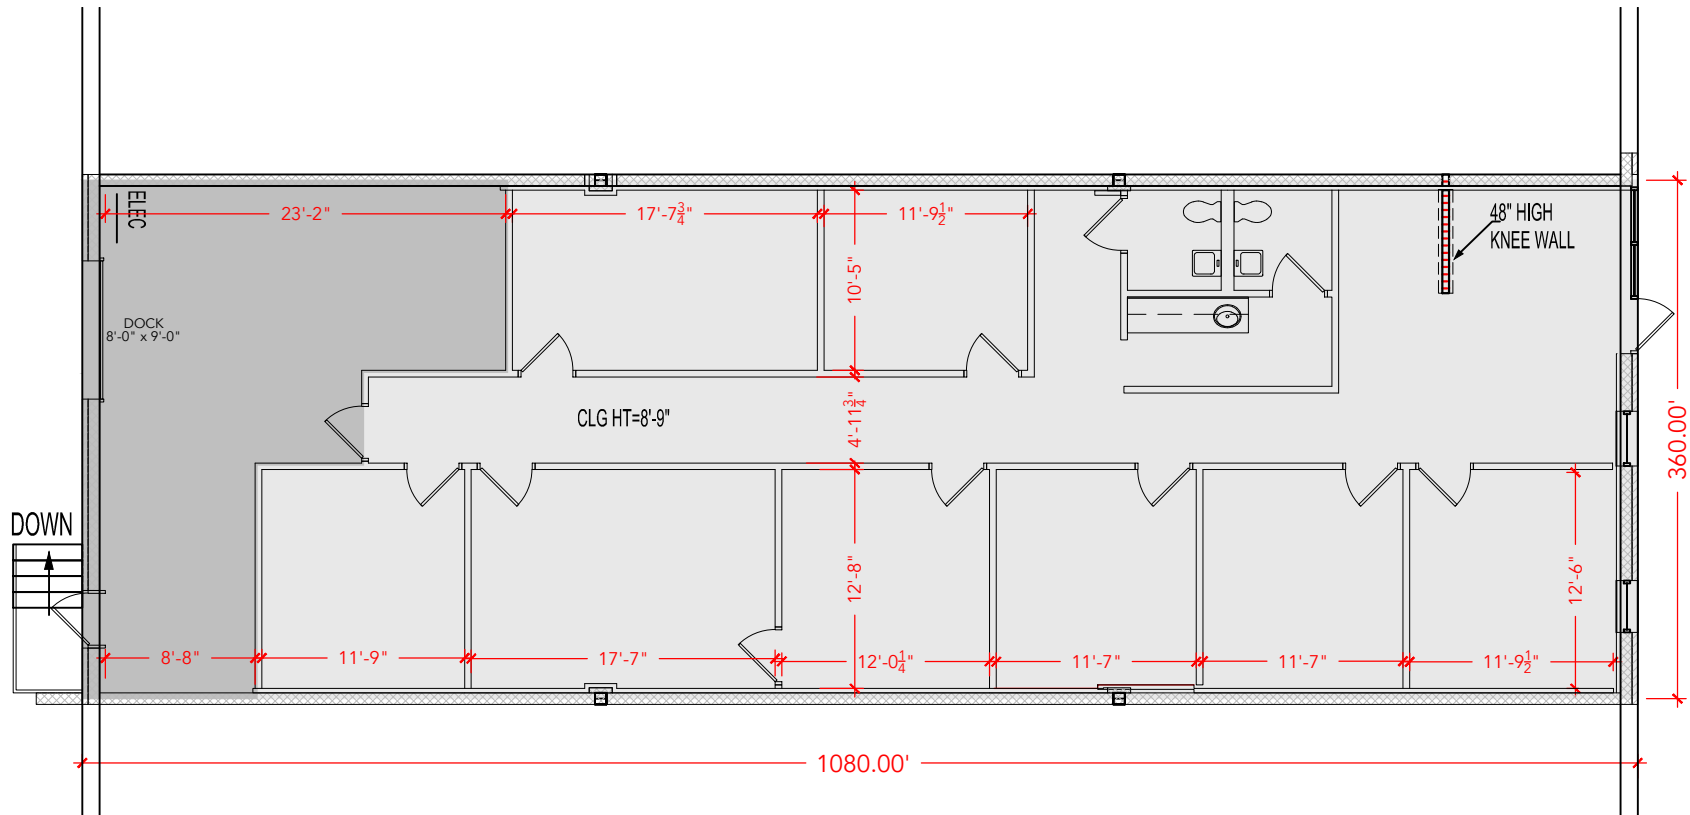

TOTAL SF AVAILABLE - 2,700 SF

OFFICE - 2,200 SF
WAREHOUSE - 500 SF

[Click to access 3D model](#)

K J I H G F E D C B A

Key Plan

Floor Plan