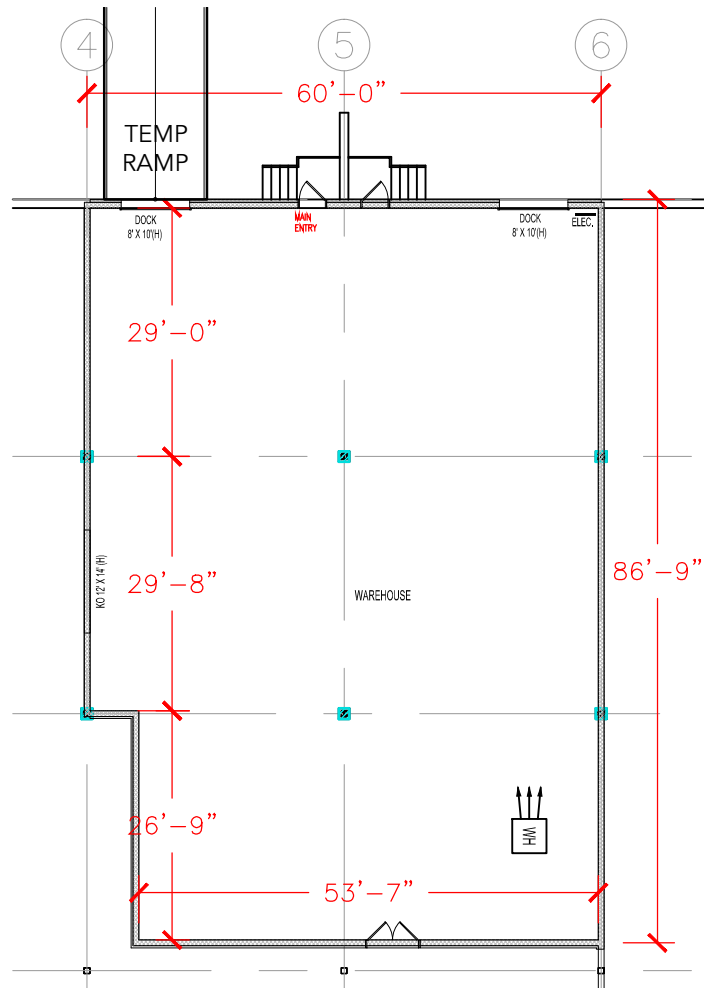

TOTAL SF AVAILABLE - 5,052 SF

OFFICE - 0,000 SF

WAREHOUSE - 5,052 SF

[Click to access 3D model](#)

Key Plan

Floor Plan