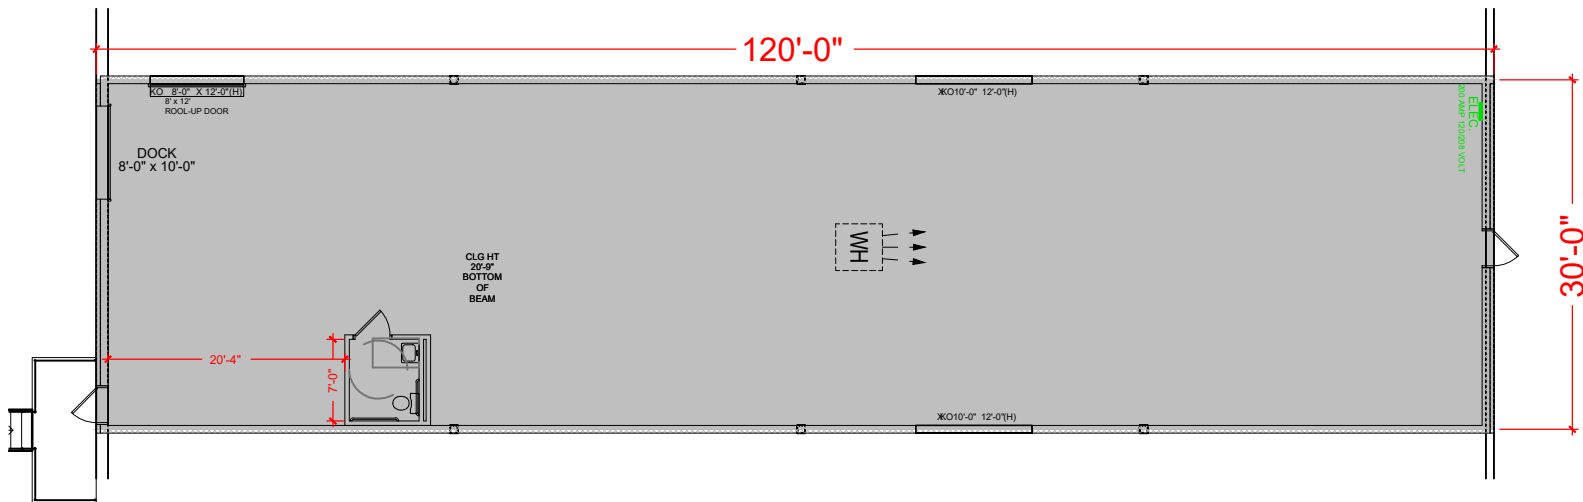

TOTAL SF AVAILABLE - 3,600 SF

OFFICE - 0,000 SF
WAREHOUSE SF - 3,600 SF

[Click to access 3D model](#)

Key Plan

Floor Plan