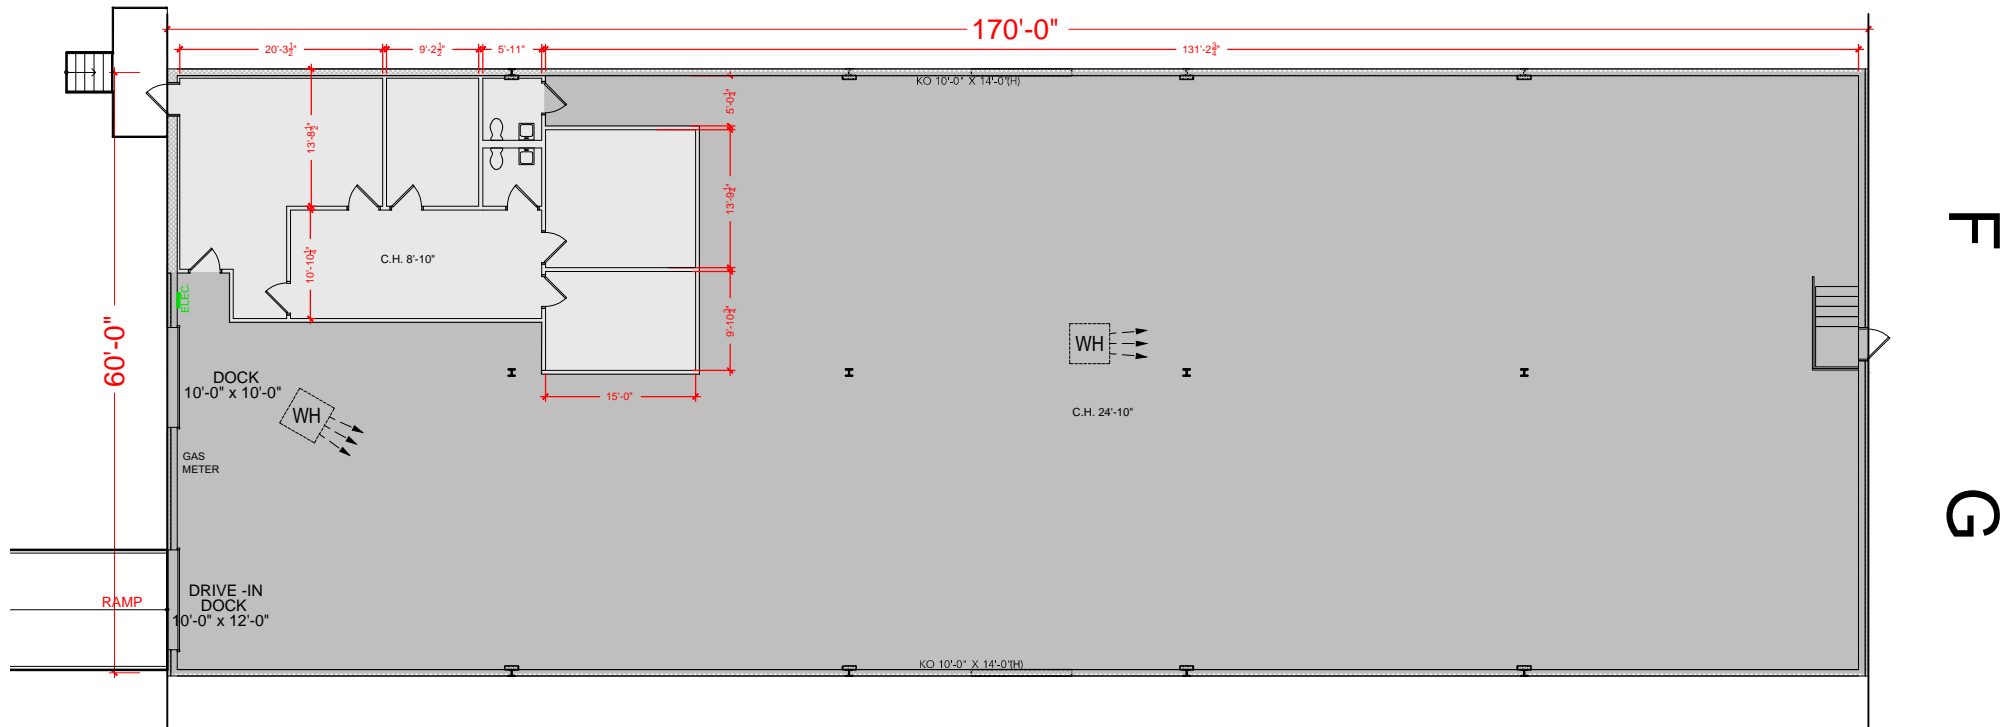

TOTAL SF AVAILABLE - 10,200 SF

OFFICE - 1,277 SF

WAREHOUSE - 8,923 SF

[Click to access 3D model](#)

Key Plan

Floor Plan