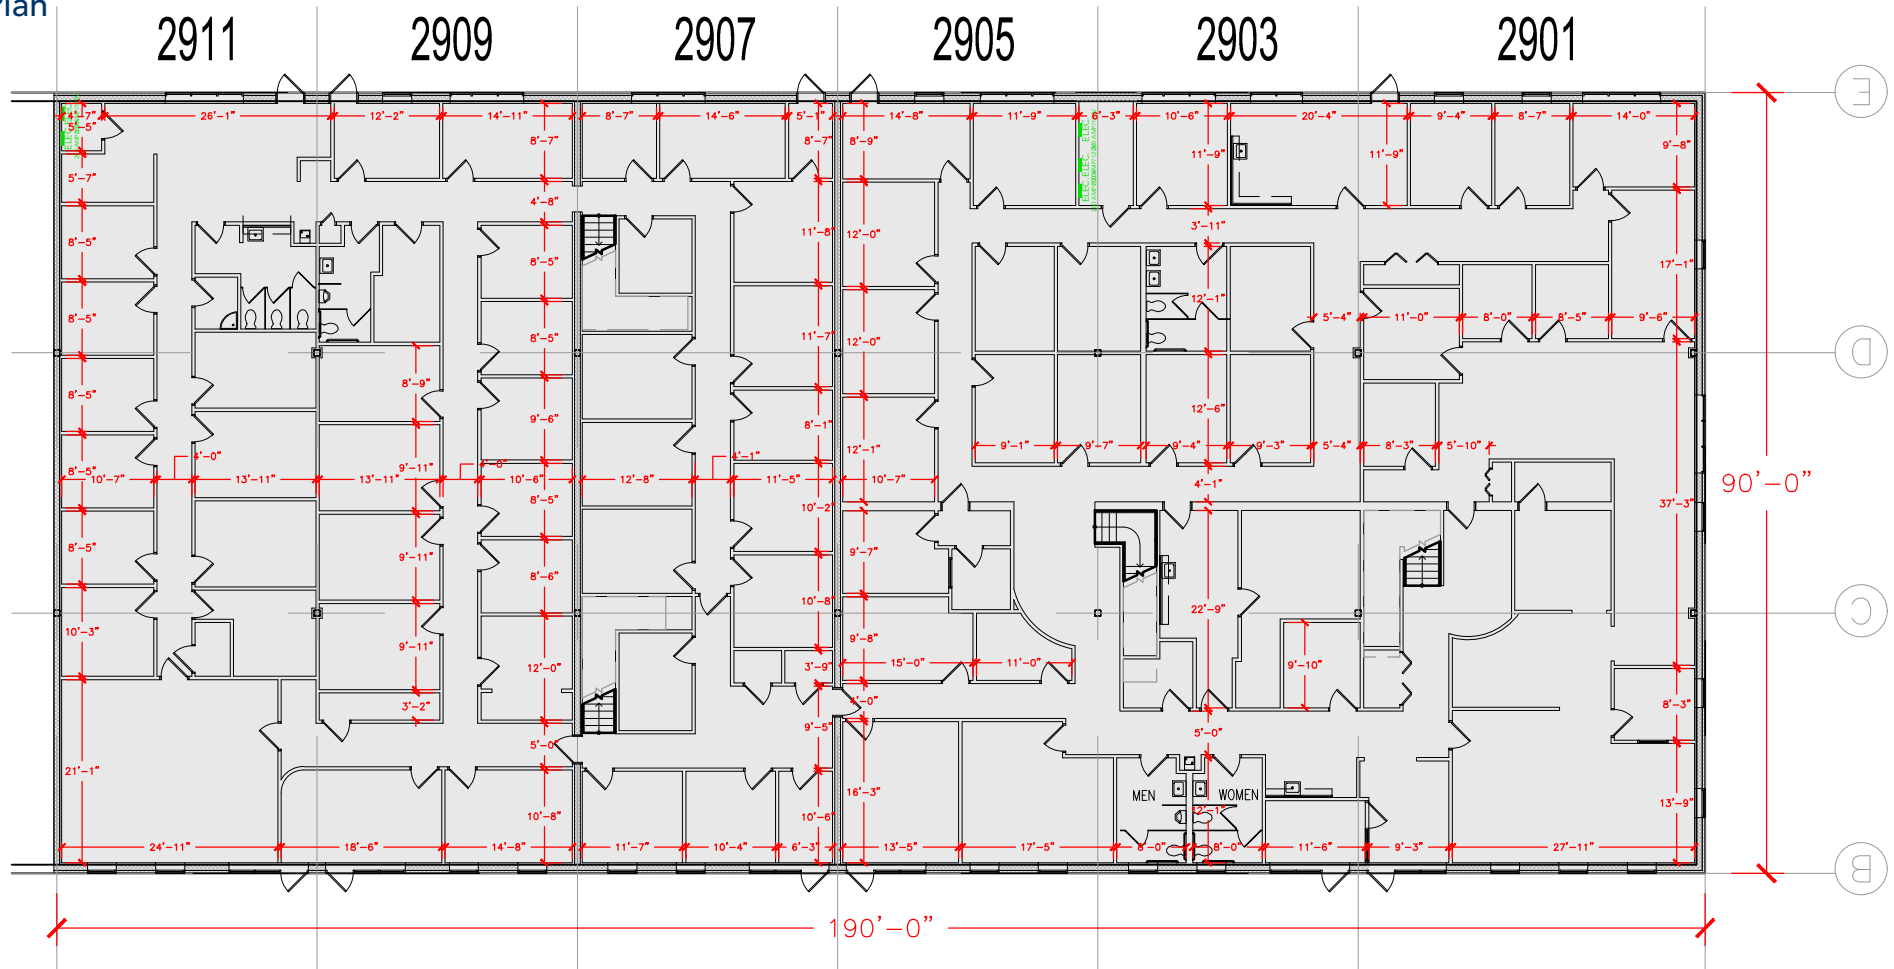

**TOTAL SF AVAILABLE - 17,100 SF**

OFFICE - 17,100 SF

WAREHOUSE SF - 0,000 SF

\* 6,156 SQFT MEZZ NOT INCLUDED IN TOTAL SQFT

[Click to access 3D model](#)

Key Plan

Floor Plan