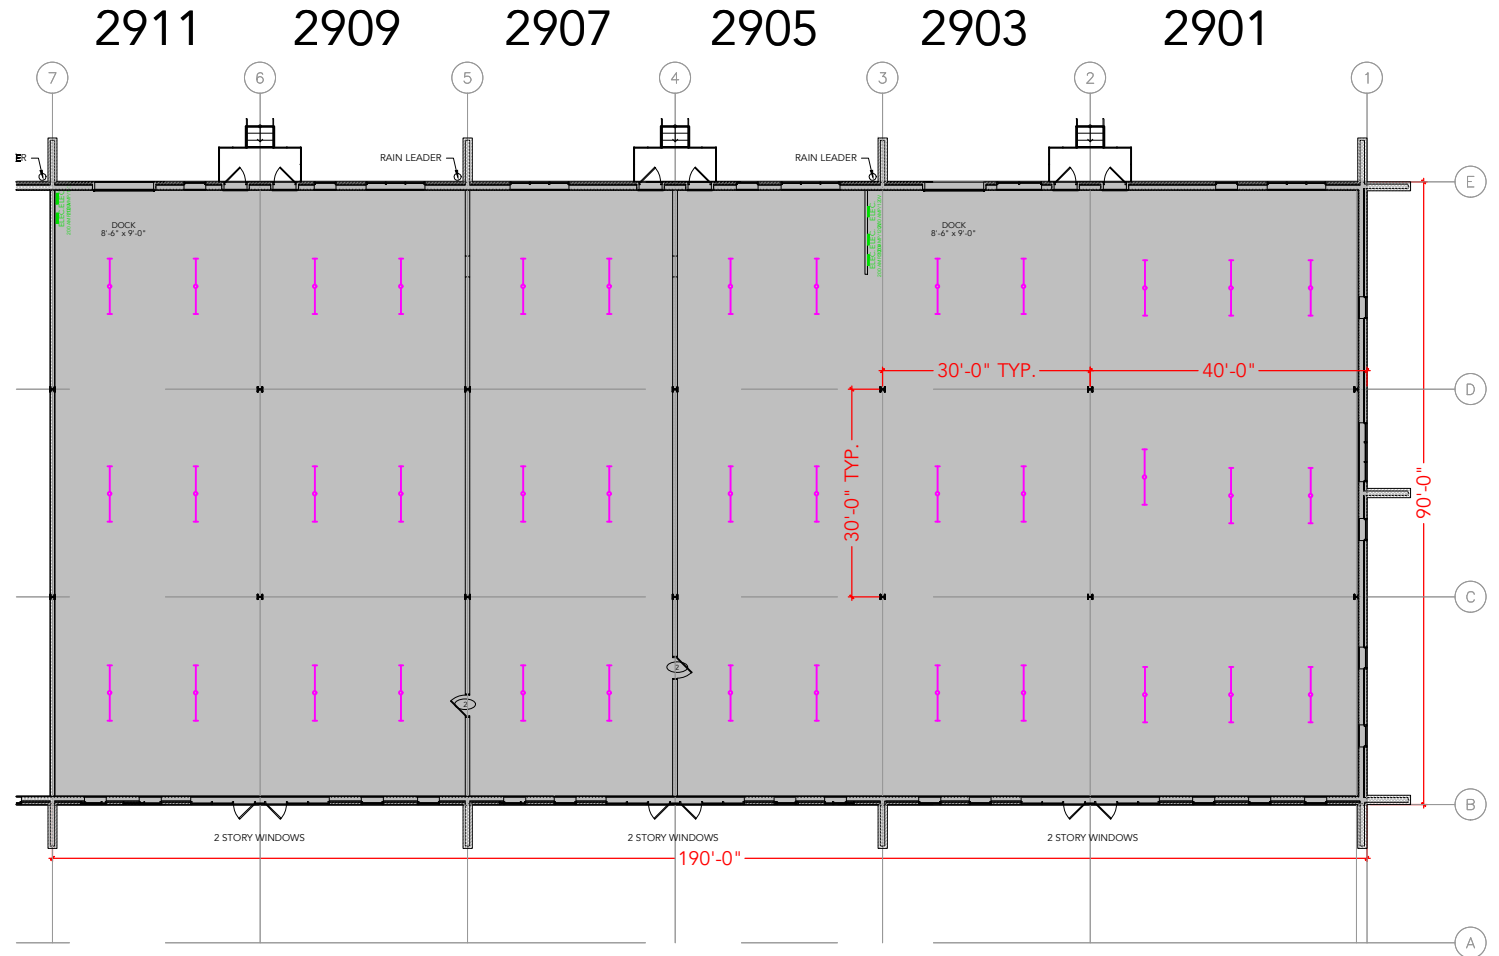

TOTAL SF AVAILABLE -17,100 SF

OFFICE - 0,000 SF

WAREHOUSE SF - 17,100 SF

[Click to access 3D model](#)

Key Plan

Floor Plan