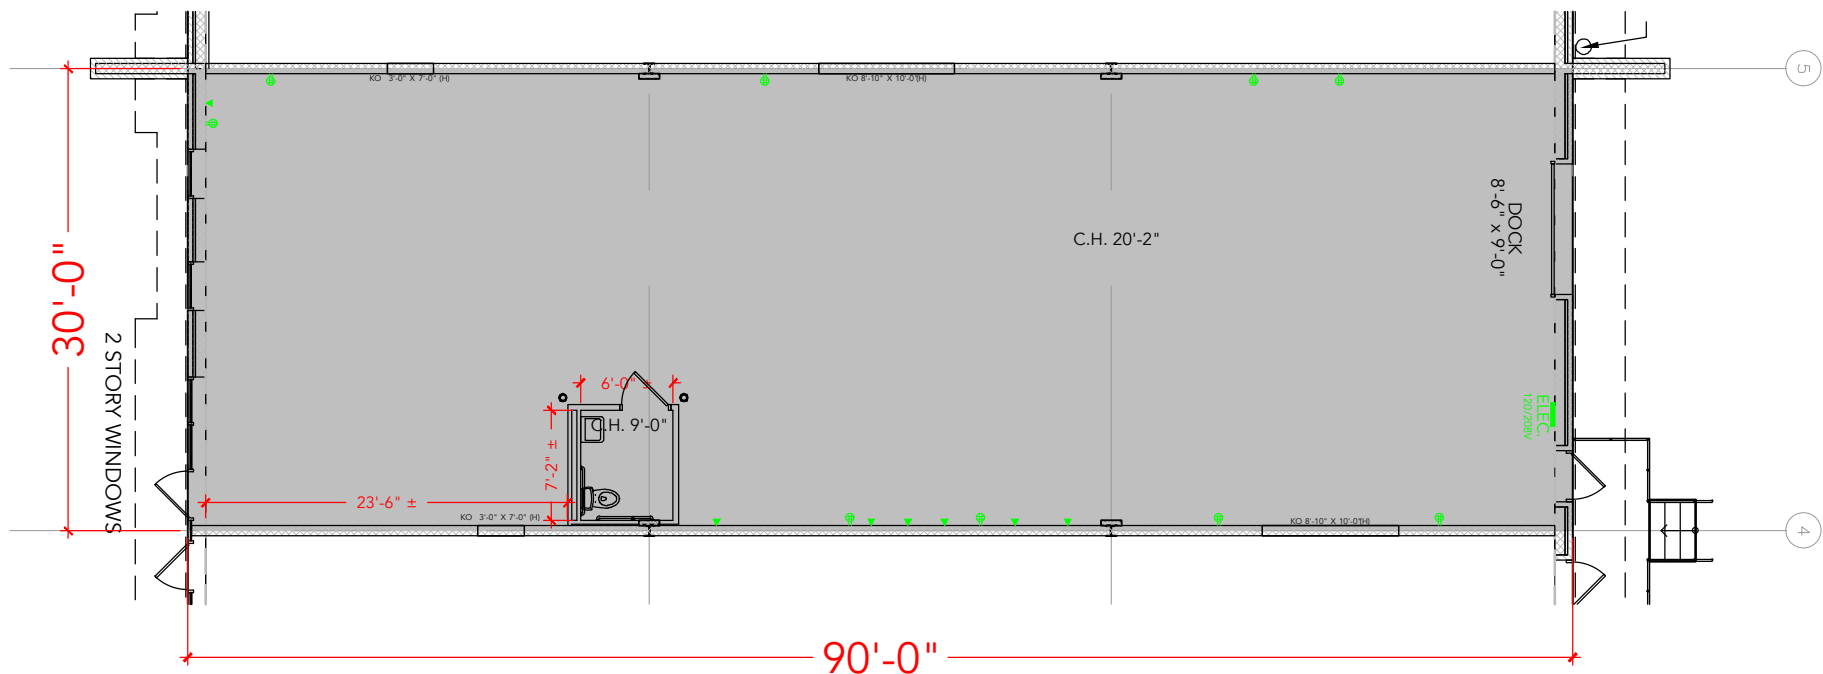

TOTAL SF AVAILABLE -2,700 SF

OFFICE - 0,000 SF

WAREHOUSE SF - 2,700 SF

[Click to access CADD file](#)

Key Plan

2907

Floor Plan