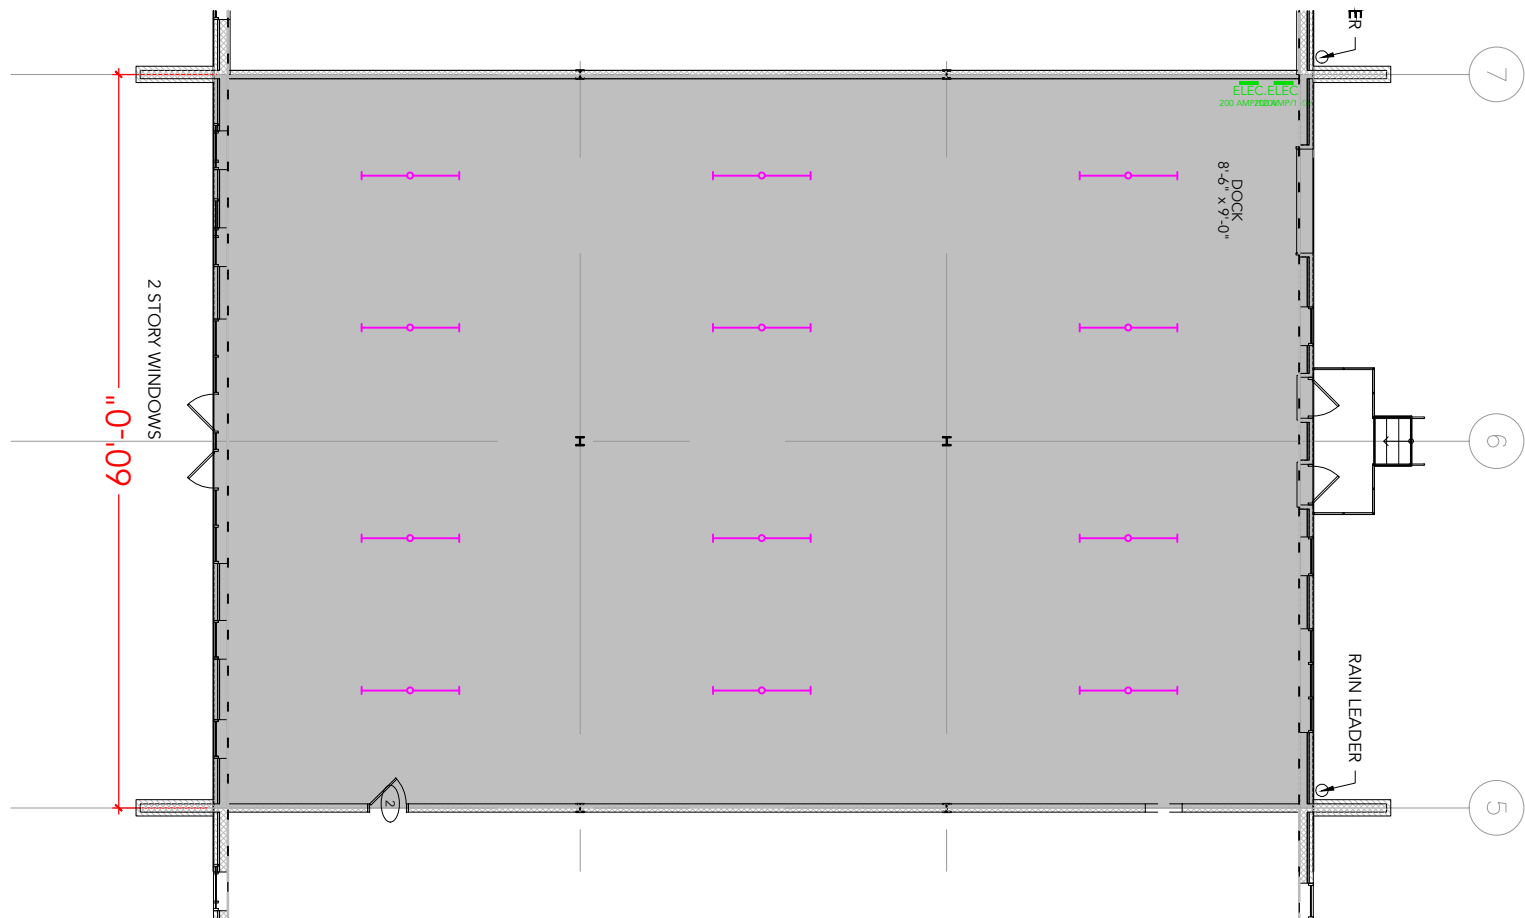

TOTAL SF AVAILABLE -5,400 SF

OFFICE - 0,000 SF

WAREHOUSE SF - 5,400 SF

[Click to access 3D model](#)

Key Plan

2911
2909

Floor Plan