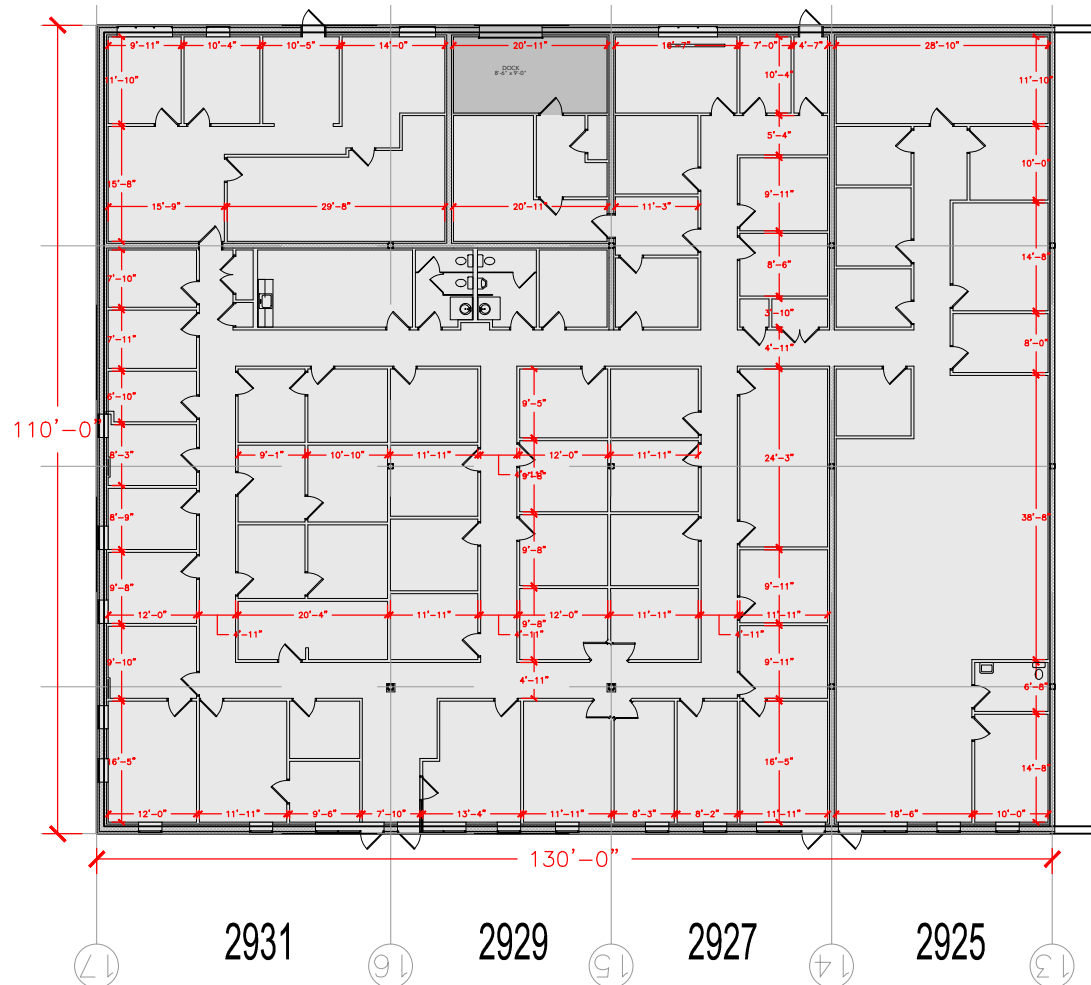

TOTAL SF AVAILABLE -14,300 SF

OFFICE - 14,032 SF

WAREHOUSE SF - 268 SF

[Click to access 3D model](#)

Key Plan

Floor Plan