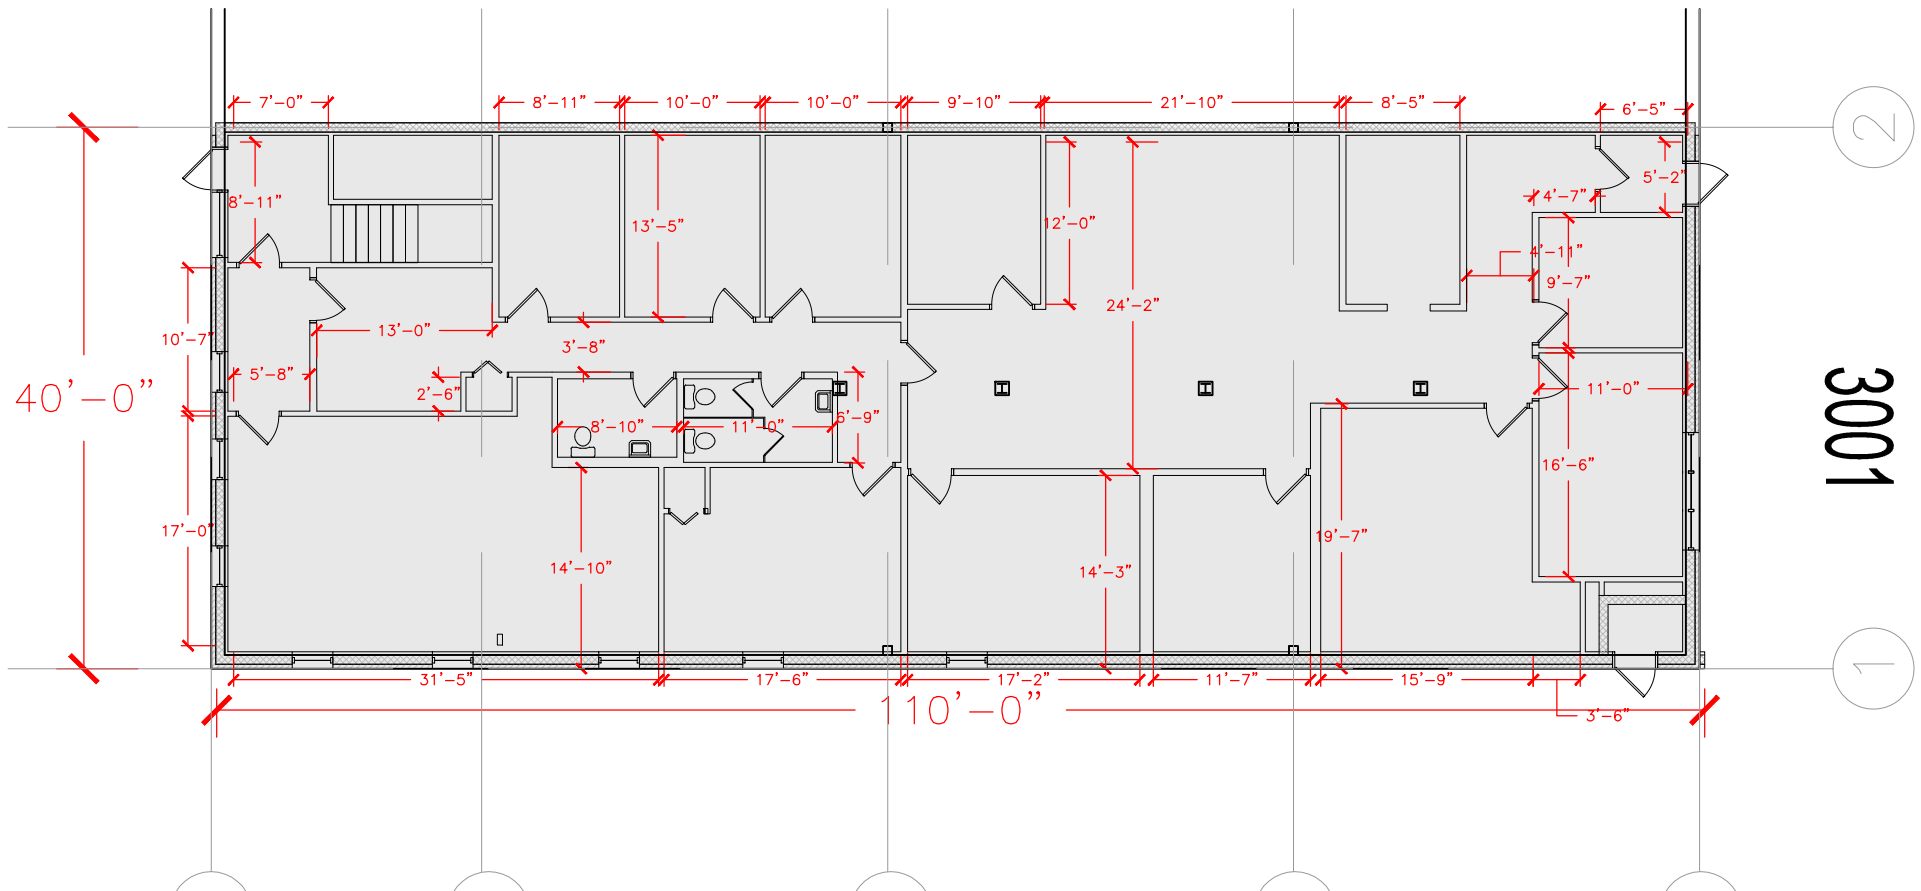

TOTAL SF AVAILABLE - 4,400 SF

OFFICE - 4,400 SF

WAREHOUSE SF - 0,000 SF

[Click to access 3D model](#)

Key Plan

Floor Plan